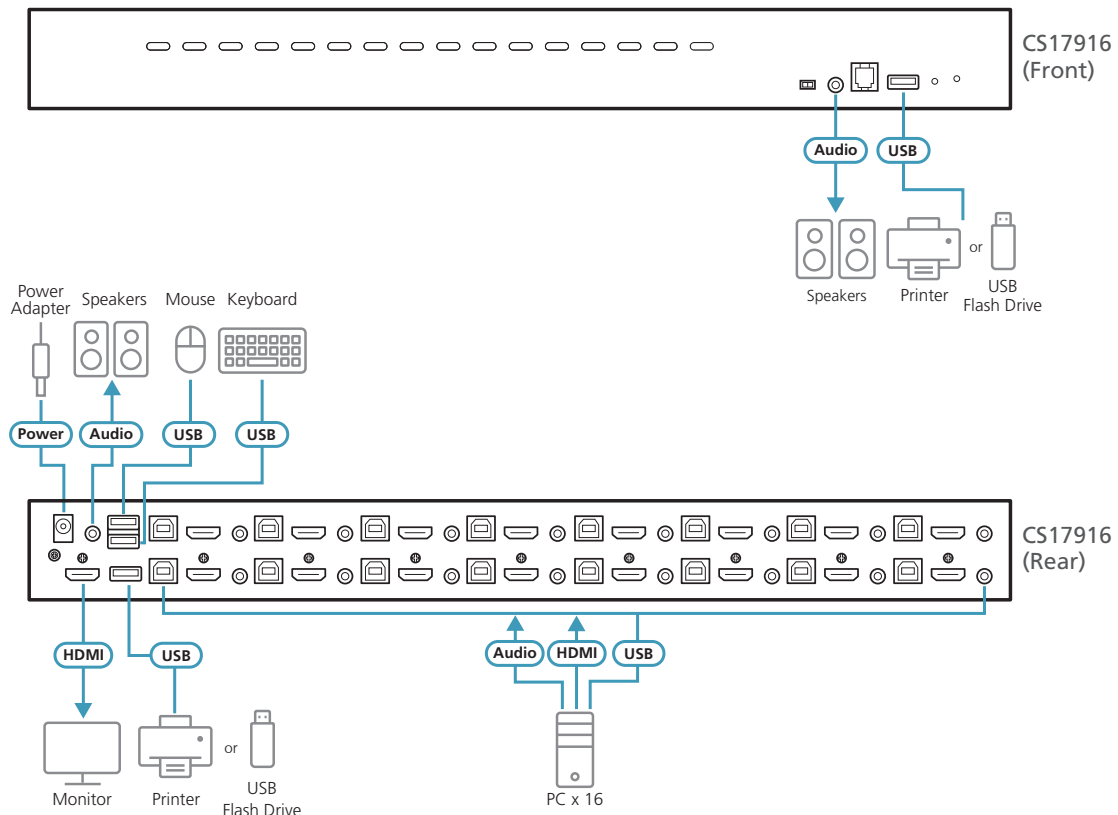

Highlights

Easy Operation	• Computer selection via front panel pushbuttons, hotkeys, and multilingual on-screen display (OSD) menu • Multilingual OSD supports English, German, Japanese, Traditional Chinese, Simplified Chinese, Spanish, Russian, and French
Auto Scan and Broadcast Mode	• Auto Scan Mode for monitoring all computers • Broadcast mode sends commands from the console to all computers, allowing users to perform operations (such as software installation, upgrades, shutdowns, etc.) simultaneously
Multi-Display	Stacks up to 8 CS1798 / CS17916 units and display video from up to 8 monitors (dual display / triple display / quad display / multi-display)
Superior Video Quality	Superior video quality – supports up to 1080p / 1920 x 1200 @ 60 Hz*
Video DynaSync™	Exclusive ATEN technology eliminates boot-up display problems and optimizes resolution when switching between ports
OSD Backup / Restore	Enables the administrator to back up the switch's configuration and user profile information

* CS1798 / CS17916 supports the resolution up to 1920 x 1080 @ 60 Hz. Please make sure that the resolution of your connected source is 1920 x 1080 @ 60 Hz or lower in order to avoid compatibility issues.