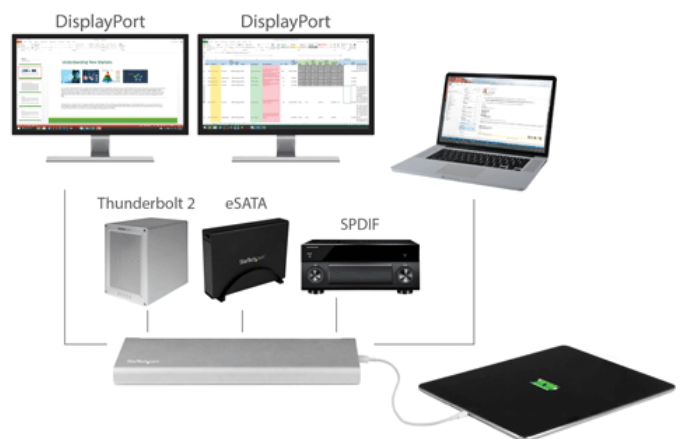

Maximum Supported Resolutions*