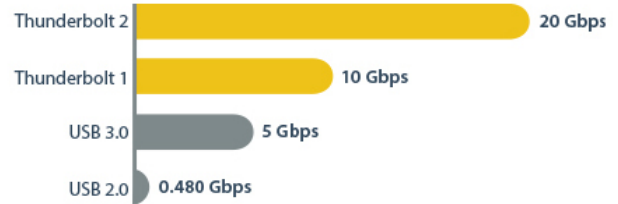

Work more efficiently using two DisplayPort monitors

This Thunderbolt 2 dock lets you connect two displays to your laptop using common DisplayPort monitors. Traditional Thunderbolt docks require that at least one of your monitors is a Thunderbolt display for dual video, which means you might need to spend extra time and money on the additional display. Because it offers two DisplayPort connections, the dock makes it easy to create a highly productive dual-video workstation, with no additional costs or inconveniences.

With dual displays, you have more screen space to manage several programs at once. You can work more efficiently by avoiding the nuisance of rearranging windows, or flipping back and forth between pages.