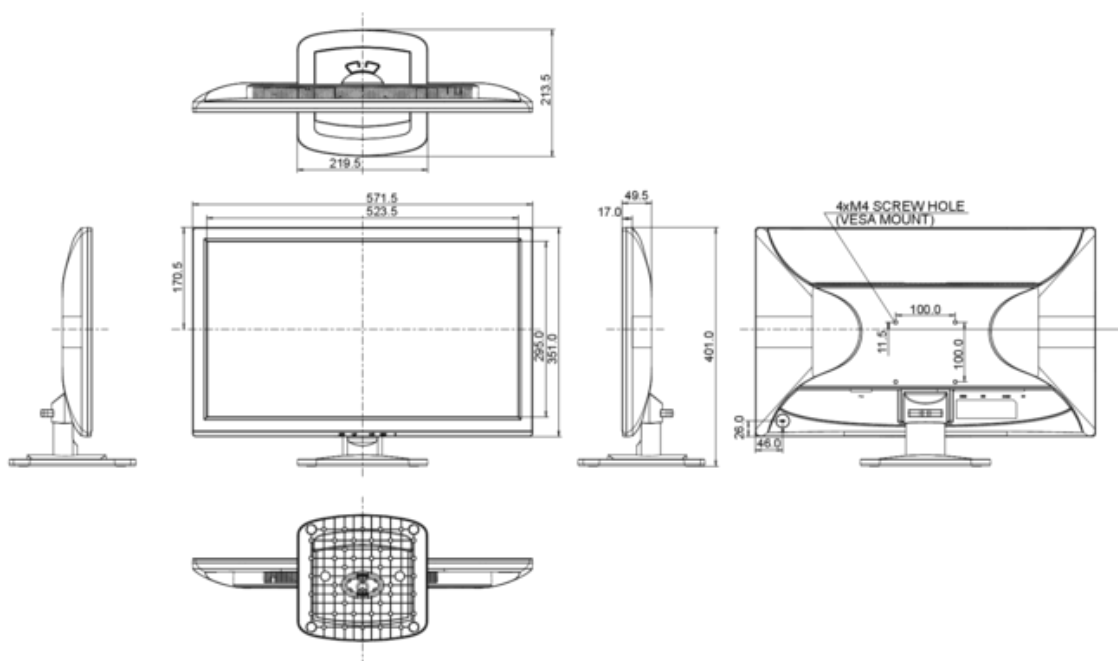

8. DIMENSIONS / WEIGHT

DIMENSIONS W X H X D	571.5 x 401 x 213.5 mm
WEIGHT	4.3 kg

connection with pixel defects.

© IIYAMA CORPORATION (). ALL RIGHTS RESERVED.