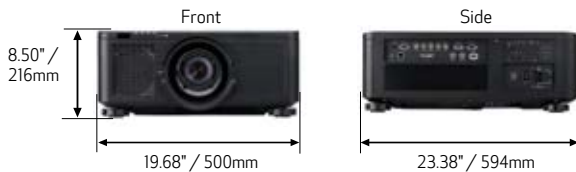

SPECIFICATIONS

PROJECTION SYSTEM	
Imaging Device	0.67" DMD x1
Aspect Ratio	16:10
Native Resolution	1920 x 1200 (WUXGA)
Brightness^{1,2}	8000lm
Uniformity¹	90%
Contrast¹	1,050:1/10,500:1 (Dynamic Black Off/On)
Digital Keystone	V±40°, H±60°
IMAGE ADJUSTMENTS	
Image Mode	Presentation / Standard / Video
Color Adjustment	Hue (RGBCMY), Saturation (RGBCMY), Gain (RGBCMY), White Gain (RGB), Color Temperature, White Balance
Mounting	360° (Vertical Axis), Portrait
Adjustable Feet	Front: 2 / Rear: 2
INPUT SIGNALS	
Scanning Frequency	H: 15.62KHz ~ 91.15KHz, V: 24Hz ~ 85.06Hz
Analog PC Input	WUXGA / WSXGA+ / UXGA / SXGA+ / WXGA+ / WXGA / SXGA / XGA / SVGA / VGA
Digital PC Input	WUXGA / WSXGA+ / UXGA / SXGA+ / WXGA+ / WXGA / SXGA / XGA / SVGA / VGA
Component Video Input	1080p / 1080i / 720p / 576p / 480p / 576i / 480i
Digital Video Input	1080p / 1080i / 720p / 576p / 480p
Dot Clock	157.5 MHz
LIGHT SOURCE	
Type	Laser / Phosphor
Life⁴	Up to 20,000 hours

DIMENSIONS

CONNECTABILITY