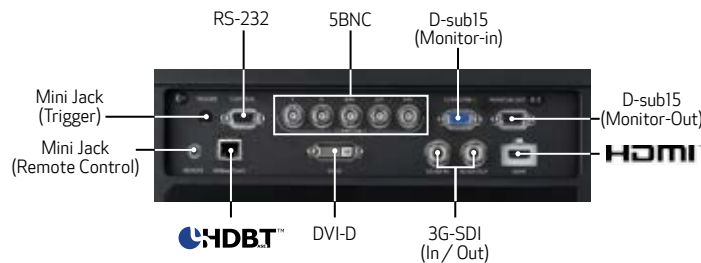

*The initial setting design value varies by each unit and operation time. **10,500:1 Dynamic contrast on and 1,050:1 with dynamic contrast off.

SPECIFICATIONS

PROJECTION SYSTEM	
Imaging Device	0.67" DMD x1
Aspect Ratio	16:10
Native Resolution	1920 x 1200 (WUXGA)
Brightness ^{1,2}	8000lm
Uniformity ¹	90%
Contrast ¹	1,050:1/10,500:1 (Dynamic Black Off/On)
Digital Keystone	V±40°, H±60°
IMAGE ADJUSTMENTS	
Image Mode	Presentation / Standard / Video
Color Adjustment	Hue (RGBCMY), Saturation (RGBCMY), Gain (RGBCMY), White Gain (RGB), Color Temperature, White Balance
Mounting	360° (Vertical Axis), Portrait
Adjustable Feet	Front: 2 / Rear: 2
INPUT SIGNALS	
Scanning Frequency	H: 15.62KHz ~ 91.15KHz, V: 24Hz ~ 85.06Hz
Analog PC Input	WUXGA / WSXGA+ / UXGA / SXGA+ / WXGA+ / WXGA / SXGA / XGA / SVGA / VGA
Digital PC Input	WUXGA / WSXGA+ / UXGA / SXGA+ / WXGA+ / WXGA / SXGA / XGA / SVGA / VGA
Component Video Input	1080p / 1080i / 720p / 576p / 480p / 576i / 480i
Digital Video Input	1080p / 1080i / 720p / 576p / 480p
Dot Clock	157.5 MHz
LIGHT SOURCE	
Type	Laser / Phosphor
Life ⁴	Up to 20,000 hours

DIMENSIONS

CONNECTABILITY

WHAT'S IN THE BOX

- Projector
- Dust Cap
- Power Cord
- VGA to VGA Connection Cable (Mini Dsub15-Mini Dsub15)
- Projector Remote Control LX-RC01 (Includes two AA batteries)
- Anti-Theft Screw for Lens (used to prevent mounted projection lens from being removed)
- Important Information (Book)
- User's Manual (CD-ROM)
- Warranty Card

1: When using a standard zoom lens (LX-IL03ST). 2: Power mode of Laser is Normal/Eco. 3: Standby power is On/Off. 4: The initial setting design value varies by each unit and operation time. 5: Indicates focus ability range in the chart. Optical feature guaranteed range is: 50 - 300." 6: Calculated value for 80" image. 7: Since the size and weight varies according to the projector, be sure to use the specified fittings. Consult a professional for mounting position and installation.