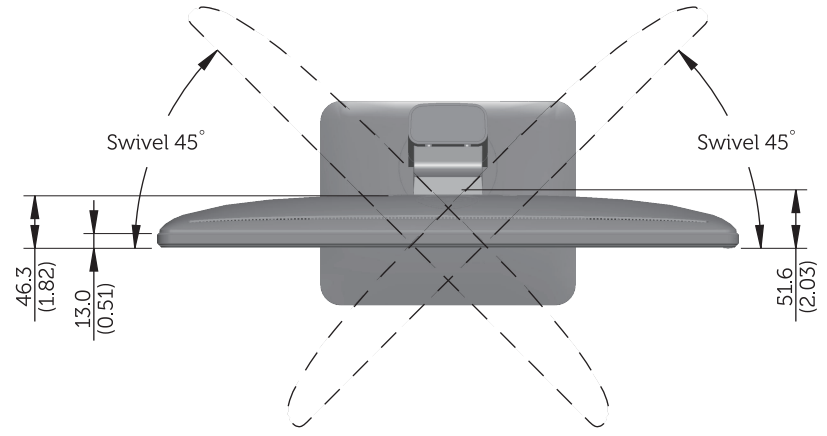

# P2214H Outline Dimension

Nominal Dimensions  
Unit: mm(inch)

Back View of Monitor without stand

# P2414H Outline Dimension

Nominal Dimensions  
Unit: mm(inch)

Back View of Monitor without stand