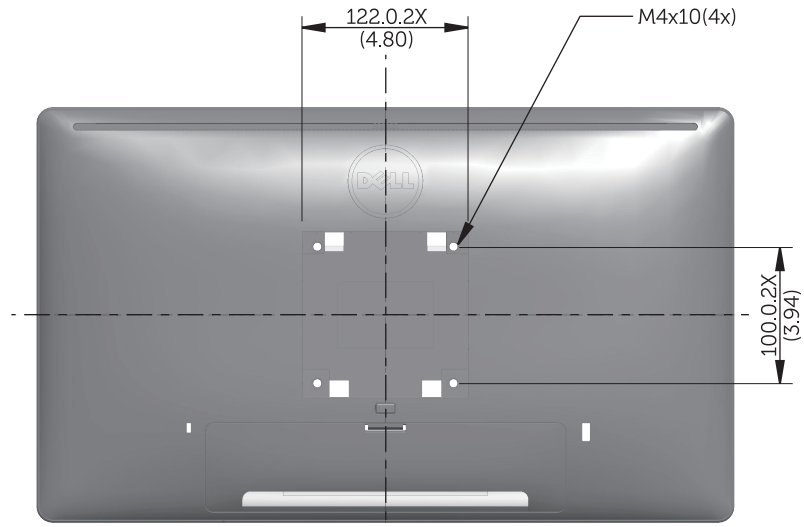

# P2214H Outline Dimension

Nominal Dimensions  
Unit: mm(inch)

Back View of Monitor without stand

# P2414H Outline Dimension

Nominal Dimensions  
Unit: mm(inch)

Back View of Monitor without stand