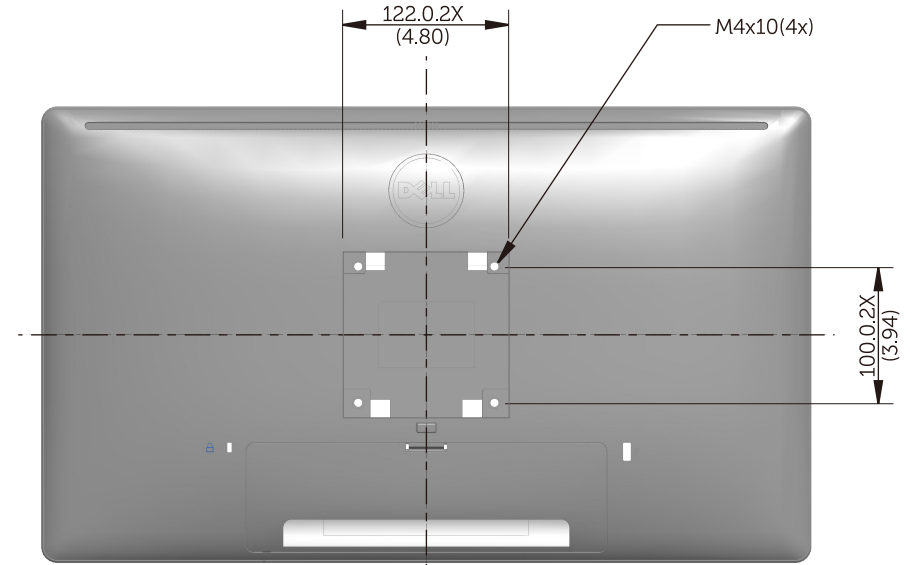

# P2214H Outline Dimension

Nominal Dimensions  
Unit: mm(inch)

Back View of Monitor without stand

# P2414H Outline Dimension

Nominal Dimensions  
Unit: mm(inch)

Back View of Monitor without stand