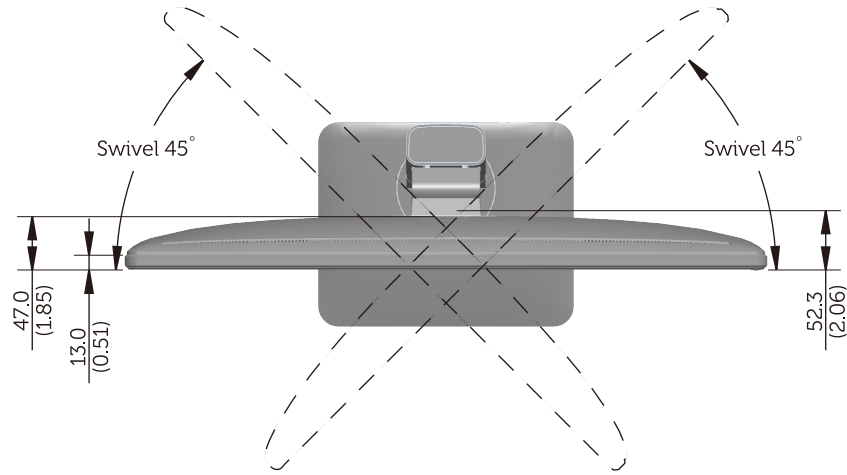

# P2214H Outline Dimension

Nominal Dimensions  
Unit: mm(inch)

Back View of Monitor without stand

# P2414H Outline Dimension

Nominal Dimensions  
Unit: mm(inch)

Back View of Monitor without stand