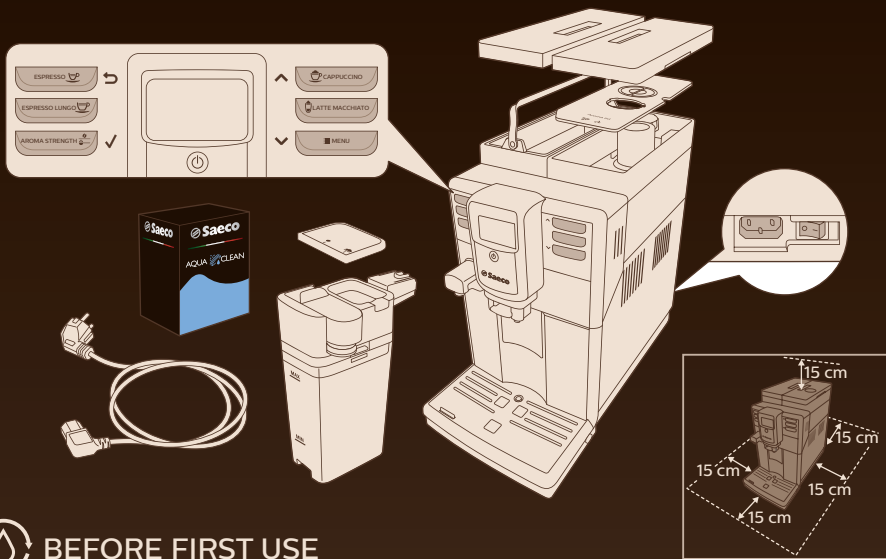

Saeco

ESPRESSO

CAPPUCCINO

4219.460.3605.1

INCANTO HD8919

START AT SAECO.COM/CARE

PHILIPS

Saeco, a Philips brand