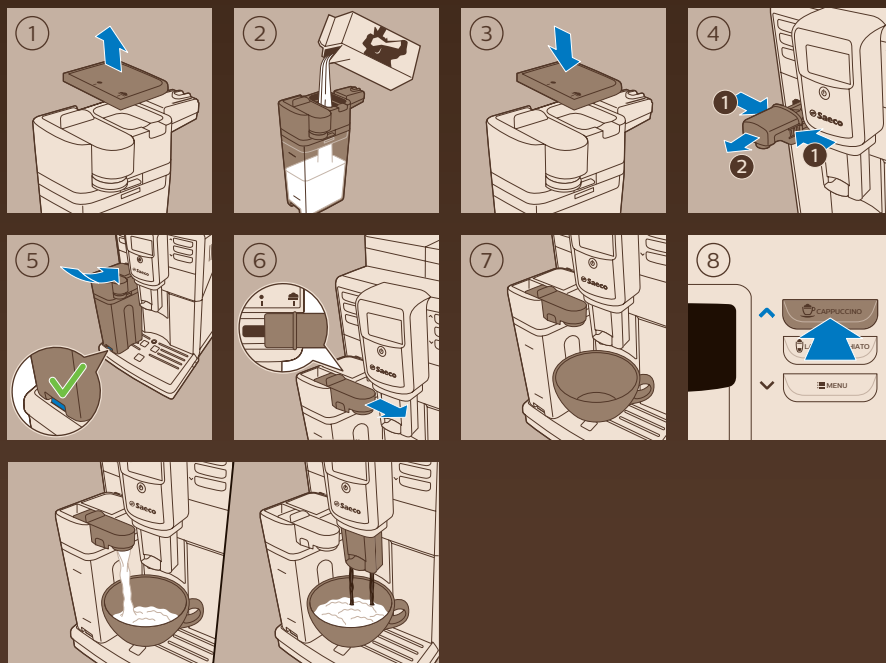

Saeco

ESPRESSO

CAPPUCCINO

4219.460.3605.1

INCANTO HD8919

START AT SAECO.COM/CARE

PHILIPS

Saeco, a Philips brand

BEFORE FIRST USE