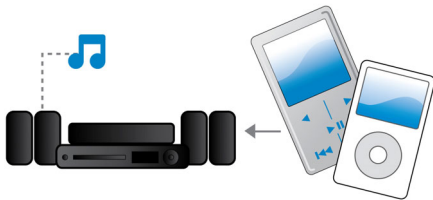

Philips
Soundbar speaker

Virtual surround

Bass reflex system
Opt, Coax, Aux in, Audio in

HTL2101S

Great Sound for any TV

Get amazing virtual surround sound from your TV via just one cable with this Philips soundbar speaker. In addition to movies, you can also enjoy top quality MP3 playback from your mobile devices.

Designed for simplicity

- Low-rise profile for the perfect fit in front of your TV
- Ultra-compact soundbar - just 85cm/33" wide

Richer sound for watching TV and movies

- Virtual Surround Sound for a realistic movie experience
- Dolby Digital for ultimate movie experience

PHILIPS

Soundbar speaker
Virtual surround Bass reflex system, Opt, Coax, Aux in, Audio in

Highlights

Virtual Surround Sound

Philips Virtual Surround Sound produces rich and immersive surround sound from less than five-speaker system. Highly advanced spatial algorithms faithfully replicate the sonic characteristics that occur in an ideal 5.1-channel environment. Any high quality stereo source is transformed into true-to-life, multi-channel surround sound. No need to purchase extra speakers, wires or speaker stands to appreciate room-filling sound.

Audio in

Audio in allows you to easily play your music directly from your iPod/iPhone/iPad, MP3 player, or laptop via a simple connection to your Philips home cinema system. Simply connect your audio device to the Audio in jack to enjoy your music with the superior sound quality of the Philips home cinema system.