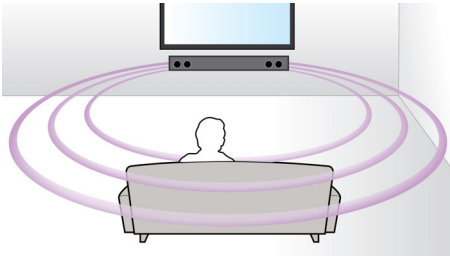

Philips
Soundbar speaker

Virtual surround

Bass reflex system
Opt, Coax, Aux in, Audio in

HTL2101S

Great Sound for any TV

Get amazing virtual surround sound from your TV via just one cable with this Philips soundbar speaker. In addition to movies, you can also enjoy top quality MP3 playback from your mobile devices.

Designed for simplicity

- Low-rise profile for the perfect fit in front of your TV
- Ultra-compact soundbar - just 85cm/33" wide

Richer sound for watching TV and movies

- Virtual Surround Sound for a realistic movie experience
- Dolby Digital for ultimate movie experience

PHILIPS

Soundbar speaker
Virtual surround Bass reflex system, Opt, Coax, Aux in, Audio in

Highlights

Virtual Surround Sound

Philips Virtual Surround Sound produces rich and immersive surround sound from less than five-speaker system. Highly advanced spatial algorithms faithfully replicate the sonic characteristics that occur in an ideal 5.1-channel environment. Any high quality stereo source is transformed into true-to-life, multi-channel surround sound. No need to purchase extra speakers, wires or speaker stands to appreciate room-filling sound.

Audio in

Audio in allows you to easily play your music directly from your iPod/iPhone/iPad, MP3 player, or laptop via a simple connection to your Philips home cinema system. Simply connect your audio device to the Audio in jack to enjoy your music with the superior sound quality of the Philips home cinema system.