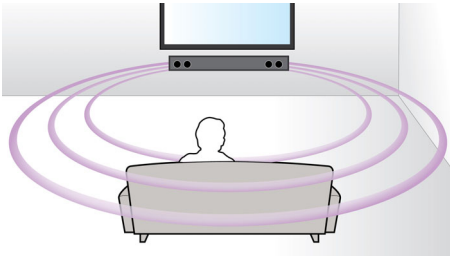

Highlights

Virtual Surround Sound

Philips Virtual Surround Sound produces rich and immersive surround sound from less than five-speaker system. Highly advanced spatial algorithms faithfully replicate the sonic characteristics that occur in an ideal 5.1-channel environment. Any high quality stereo source is transformed into true-to-life, multi-channel surround sound. No need to purchase extra speakers, wires or speaker stands to appreciate room-filling sound.