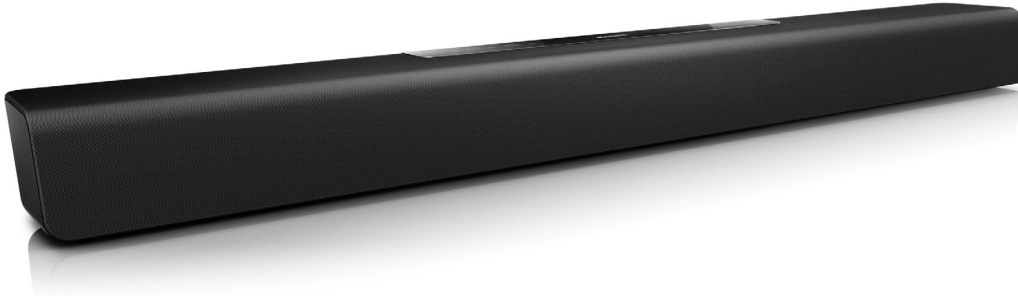

Philips  
Soundbar speaker

### Virtual surround

Bass reflex system  
Opt, Coax, Aux in, Audio in

HTL2101B

## Great Sound for any TV

Get amazing virtual surround sound from your TV via just one cable with this Philips soundbar speaker. In addition to movies, you can also enjoy top quality MP3 playback from your mobile devices.

#### Designed for simplicity

- Low-rise profile for the perfect fit in front of your TV
- Ultra-compact soundbar - just 85cm/33" wide