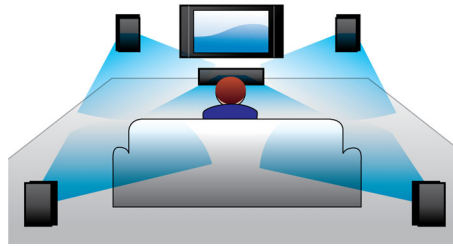

Dolby Digital

Because Dolby Digital, the world's leading digital multi-channel audio standards, make use of the way the human ear naturally processes sound, you experience superb quality surround sound audio with realistic spatial cues.

Works with multiple devices

Works with TVs, BD/DVD players, gaming consoles, MP3 players