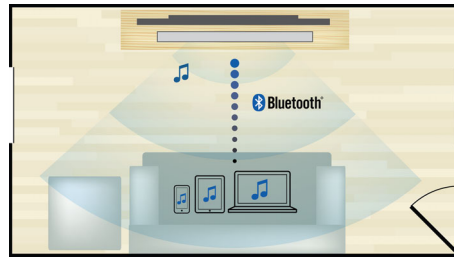

Bluetooth wireless streaming

Bluetooth wireless music streaming from your music devices