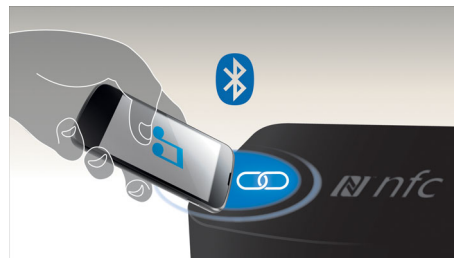

NFC technology

Pair Bluetooth devices easily with one-touch NFC (Near Field Communications) technology. Just tap the NFC enabled smartphone or tablet on the NFC area of a speaker to turn the speaker on, start Bluetooth pairing, and begin streaming music.