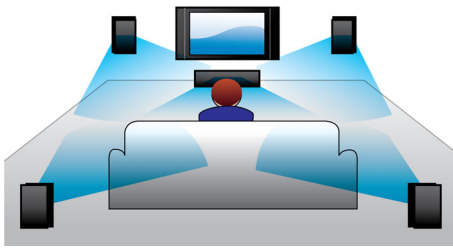

Highlights

Dolby Digital and DTS

Go digital and get the most out of your music and movies. Even stereo music sounds great because Dolby Digital and DTS Digital Surround enhance digital music and videos, pumping it up so you get truly immersive surround sound out of your home cinema speaker.