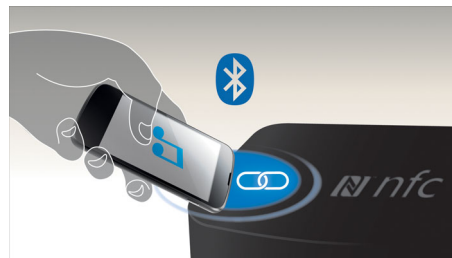

Dolby TrueHD and DTS-HD

Dolby TrueHD and DTS-HD Master Audio Essential deliver the finest sound from your Blu-ray Discs. Audio reproduced is virtually indistinguishable from the studio master, so you hear what the creators intended for you to hear. Dolby TrueHD and DTS-HD Master Audio Essential complete your high definition entertainment experience.

Full HD 3D Blu-ray

Be enthralled by 3D movies in your own living room on a Full HD 3D TV. Active 3D uses the latest generation of fast switching displays for real life depth and realism in full 1080x1920 HD resolution. By watching these images through special glasses with right and left

lenses that are timed to open and close in synchrony with alternating images, the full HD 3D viewing experience is created in your home cinema. Premium 3D movie releases on Blu-ray offer a wide, high quality selection of content. Blu-ray also delivers uncompressed surround sound for an unbelievably real audio experience.

Bluetooth wireless streaming

Bluetooth wireless music streaming from your music devices

NFC technology

Pair Bluetooth devices easily with one-touch NFC (Near Field Communications) technology. Just tap the NFC enabled smartphone or tablet on the NFC area of a speaker to turn the speaker on, start Bluetooth pairing, and begin streaming music.