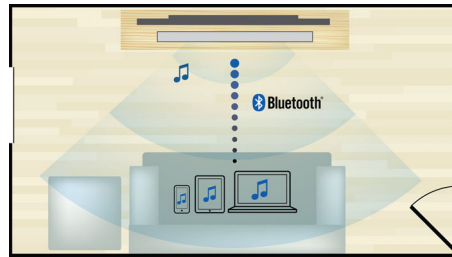

Bluetooth wireless streaming

Bluetooth wireless music streaming from your music devices