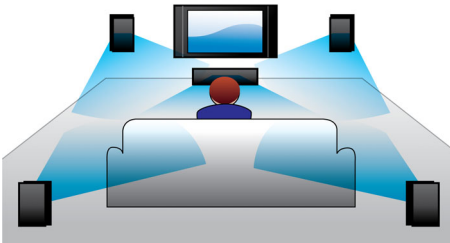

Dolby Digital

Because Dolby Digital, the world's leading digital multi-channel audio standards, make use of the way the human ear naturally processes sound, you experience superb quality surround sound audio with realistic spatial cues.