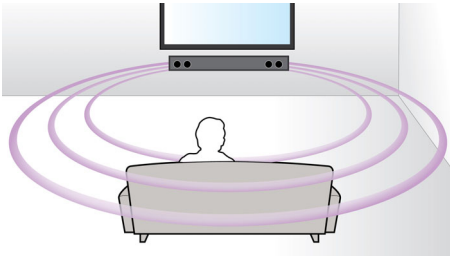

Philips
Soundbar speaker

Virtual surround

Bass reflex system
Opt, Coax, Aux in, Audio in

HTL2101T

Great Sound for any TV

Get amazing virtual surround sound from your TV via just one cable with this Philips soundbar speaker. In addition to movies, you can also enjoy top quality MP3 playback from your mobile devices.

Designed for simplicity

- Low-rise profile for the perfect fit in front of your TV
- Ultra-compact soundbar - just 85cm/33" wide

Richer sound for watching TV and movies

- Virtual Surround Sound for a realistic movie experience
- Dolby Digital for ultimate movie experience

PHILIPS

Highlights

Virtual Surround Sound

Philips Virtual Surround Sound produces rich and immersive surround sound from less than five-speaker system. Highly advanced spatial algorithms faithfully replicate the sonic characteristics that occur in an ideal 5.1-channel environment. Any high quality stereo source is transformed into true-to-life, multi-channel surround sound. No need to purchase extra speakers, wires or speaker stands to appreciate room-filling sound.

Audio in

Audio in allows you to easily play your music directly from your iPod/iPhone/iPad, MP3 player, or laptop via a simple connection to your Philips home cinema system. Simply connect your audio device to the Audio in jack to enjoy your music with the superior sound quality of the Philips home cinema system.