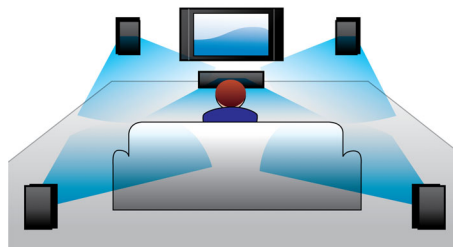

Dolby Digital

Because Dolby Digital, the world's leading digital multi-channel audio standards, make use of the way the human ear naturally processes sound, you experience superb quality surround sound audio with realistic spatial cues.

Works with multiple devices

Works with TVs, BD/DVD players, gaming consoles, MP3 players