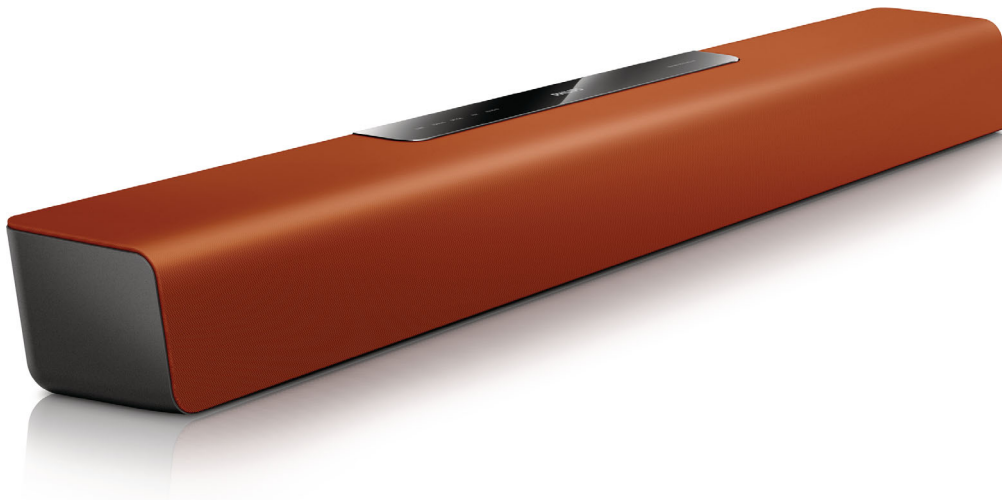

Philips
Soundbar speaker

Virtual surround

Bass reflex system
Opt, Coax, Aux in, Audio in

HTL2101T

Great Sound for any TV

Get amazing virtual surround sound from your TV via just one cable with this Philips soundbar speaker. In addition to movies, you can also enjoy top quality MP3 playback from your mobile devices.

Connect and enjoy all your entertainment

- Audio in to enjoy music from iPod/iPhone/MP3 player
- Works with TVs, BD/DVD players, gaming consoles, MP3 players
- Enjoy MP3/WMA music directly from your portable USB devices

Designed for simplicity

- Low-rise profile for the perfect fit in front of your TV
- Ultra-compact soundbar - just 85cm/33" wide

Richer sound for watching TV and movies

- Virtual Surround Sound for a realistic movie experience
- Dolby Digital for ultimate movie experience

PHILIPS

Highlights

Virtual Surround Sound

Philips Virtual Surround Sound produces rich and immersive surround sound from less than five-speaker system. Highly advanced spatial algorithms faithfully replicate the sonic characteristics that occur in an ideal 5.1-channel environment. Any high quality stereo source is transformed into true-to-life, multi-channel surround sound. No need to purchase extra speakers, wires or speaker stands to appreciate room-filling sound.