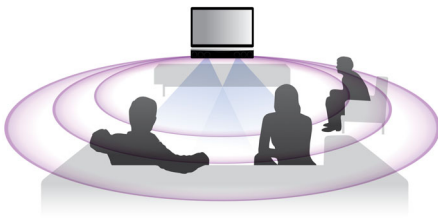

Ultimate listening experience

- Ambisound technology for surround sound from fewer speakers
- 480W RMS power delivers great sound for movies and music

Designed to enhance your living space

- SoundBar design best fitting a 102cm (40") flat TV or larger
- Super slim design of 87mm depth ideal for wall mounting

Connect and enjoy all your entertainment

- Full HD 3D Blu-ray for a truly immersive 3D movie experience
- Internet radio to enjoy the world of online radio channels
- Built-in Wi-Fi to enjoy your connected media wirelessly
- Instant 2D to 3D conversion for a lifelike movie experience
- CinemaPerfect HD for clearer and sharper video playback

PHILIPS

Highlights

Ambisound technology

Ambisound technology produces truly embracing multi-channel surround sound from fewer speakers. It delivers an immersive 5.1 sound experience without the constraints of sitting position, room shape or size, and without the clutter of multiple speakers and cables. Through the combined effect of psychoacoustic phenomena, array processing and precisely angled driver positioning, Ambisound delivers more sound from fewer speakers.

Instant 2D to 3D conversion

Enjoy 3D movie excitement in your home using your existing 2D movie collection.

Instant 3D conversion uses the latest digital technology to analyze 2D video content to distinguish between foreground and background objects. This detail generates a depth map that converts normal 2D video formats, into exciting 3D. Along with your compatible 3D TV, you are now ready to experience full HD 3D.