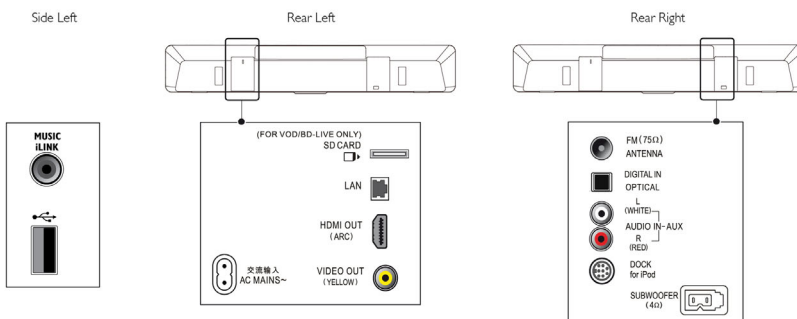

File Format

- Audio: aac, mka, mp3, ra, wma
- Picture: GIF, JPEG, JPG
- Video: asf, avi, divx, flv, mkv, mp4, mpeg, mpg, wmv

Audio Playback

- Compression format: AAC, MP3, WAV, WMA, FLAC, Ogg Vorbis
- MP3 bit rates: 32 - 320kbps

Video Playback

- Compression formats: DivX Plus HD, MPEG1, MPEG2, MPEG4, RMVB

Still Picture Playback

- Compression format: GIF, JPEG, JPEG HD, JPEG Progressive, PNG
- Picture Enhancement: Rotate, Slideshow with music playback, Zoom

Picture/Display

- Philips Branded feature: CinemaPerfect HD
- Picture enhancement: Instant 2D to 3D, HD (720p, 1080i, 1080p/24fps), Progressive scan, Video upscaling

Design

- Wall mountable

Power

- Power consumption: 80 W
- Power supply: 220-240V, 50Hz
- Standby power consumption: < 0.25 W

Sustainability

- Packaging: Electronic User Manual

Dimensions

- Main Unit (W x H x D): 927 x 150 x 87 mm
- Main Unit Weight: 4.57 kg
- Subwoofer (W x H x D): 196 x 393.5 x 300 mm

- Subwoofer cable length: 4 m
- Subwoofer Weight: 4.51 kg
- Packaging (W x H x D): tbc mm
- Weight incl. Packaging: 14.9 kg

Accessories

- Compatible accessories: DCK3061 Dock for iPod/iPhone, STS1100 Table top stand, STS1300 Floor stand
- Included accessories: 2 x AAA Batteries, FM antenna, HDMI cable, Power cord, Quick start guide, Remote Control, Safety & Legal Leaflet, Trademarks Sheet, World Wide Warranty leaflet

Issue date 2015-08-27

Version: 6.2.1

12 NC: 8670 000 90342
EAN: 69 23410 71548 4

© 2015 Koninklijke Philips N.V.
All Rights reserved.

Specifications are subject to change without notice.
Trademarks are the property of Koninklijke Philips N.V.
or their respective owners.

www.philips.com