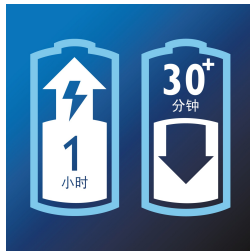

30+ shaving minutes

You'll have 30+ minutes of shaving time that's around 14 shaves after 1 hour of charging. Plug it in for 3 minutes and you'll have enough power for one shave.

Easy grip for optimal handling

This ergonomically designed grip enables easy handling for a comfortable shave.