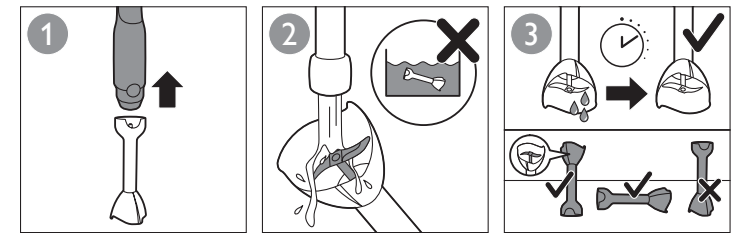

		MAX.		
		100-200 g	30 sec.	
		100-400 ml	60 sec.	
		100-500 ml	60 sec.	
		100-1000 ml	60 sec.	
		250 ml	70-90 sec.	
HR1647 HR2645 HR1643 HR2642		4 x	120 sec.	
		2 kg	40-60 sec.	
HR2645		250 ml	70-90 sec.	
		4 x	120 sec.	
		750 g	180 sec.	
HR2644 HR1646		750 g	120 sec.	
Compact		100 g	5 x 1 sec.	
		120 g (max)	5 sec.	
HR1646		20 g	5 sec.	
		50-100 g (max)	15 sec.	
		100 g	20 sec.	
		200 g	5 x 1 sec.	
		200 g	5 sec.	
		200 g	10 sec.	
		30 g	10 sec.	
		200 g	15 sec.	
HR2645 HR2644 HR2642 HR1643		200 g	30 sec.	
		100 g	20 sec.	
		80 g	30 sec.	
		500 g	7 x 1 sec.	
		300 g	30 sec.	
		100 g	30 sec.	
HR1647		300 g (max)	60 sec.	
		500 g	30 sec.	
		200 g	45-60 sec.	
	A	350g	20 sec.	
	A	3 pieces	20 sec.	
	A B	1 piece	20 sec.	
	A B	500g	20 sec.	
HR1647	B	500g	20 sec.	