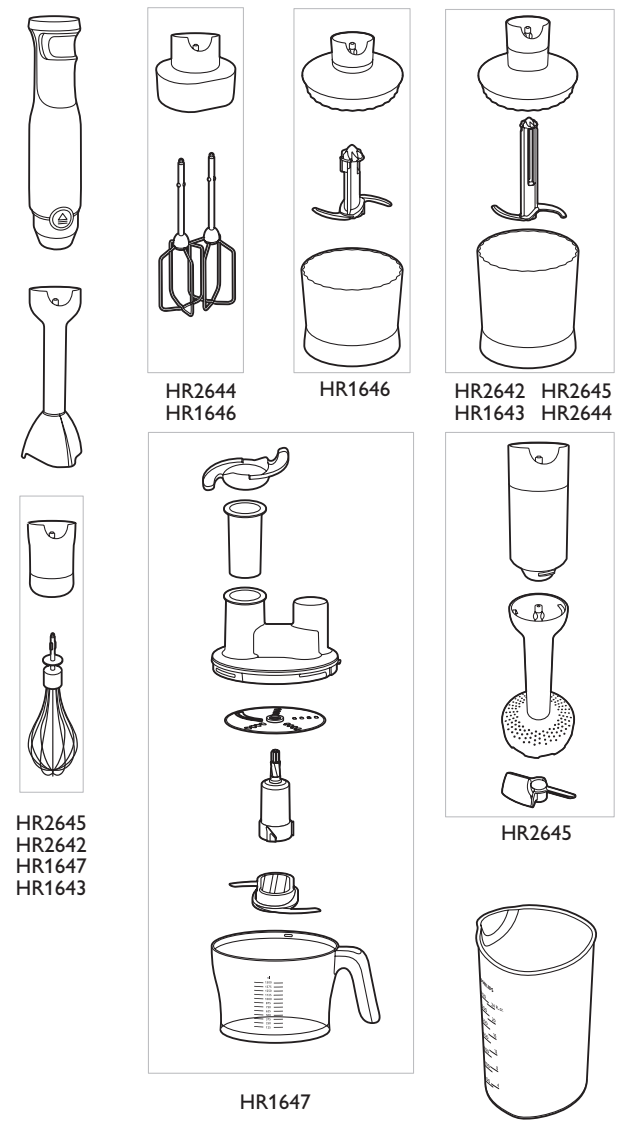

Always here to help you / 始终如一地为您提供帮助

Register your product and get support at / 请登录以下网址并得到相应的帮助
www.philips.com/welcome

HR2645
HR2644
HR2642
HR1647
HR1646
HR1643

PHILIPS

HR1647 HR2645 HR1643 HR2642			
HR1647 HR2645 HR1643 HR2642			
HR2645			
HR2645			
HR2644 HR1646			
HR2644 HR1646			
HR2644 HR1646			
Compact XL HR1646 HR2645 HR2644 HR2642 HR1643			
Compact XL HR1646 HR2645 HR2644 HR2642 HR1643			
HR1647			
HR1647			
HR1647			
HR1647			

		MAX.		
		100-200 g	30 sec.	
		100-400 ml	60 sec.	
		100-500 ml	60 sec.	
		100-1000 ml	60 sec.	
		250 ml	70-90 sec.	
HR1647 HR2645 HR1643 HR2642		4 x	120 sec.	
		2 kg	40-60 sec.	
HR2645		250 ml	70-90 sec.	
		4 x	120 sec.	
		750 g	180 sec.	
HR2644 HR1646		750 g	120 sec.	
Compact		100 g	5 x 1 sec.	
		120 g (max)	5 sec.	
HR1646		20 g	5 sec.	
		50-100 g (max)	15 sec.	
		100 g	20 sec.	
		200 g	5 x 1 sec.	
		200 g	5 sec.	
		200 g	10 sec.	
		30 g	10 sec.	
		200 g	15 sec.	
HR2645 HR2644 HR2642 HR1643		200 g	30 sec.	
		100 g	20 sec.	
		80 g	30 sec.	
		500 g	7 x 1 sec.	
		300 g	30 sec.	
		100 g	30 sec.	
HR1647		300 g (max)	60 sec.	
		500 g	30 sec.	
		200 g	45-60 sec.	
	A	350g	20 sec.	
	A	3 pieces	20 sec.	
	A B	1 piece	20 sec.	
	A B	500g	20 sec.	
HR1647	B	500g	20 sec.	