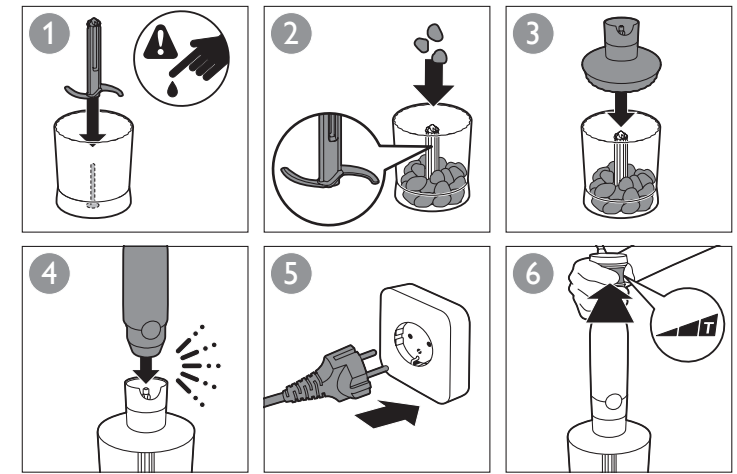

HR1647 HR2645
HR1643 HR2642

HR2644
HR1646

HR1646

HR2642 HR2645
HR1643 HR2644