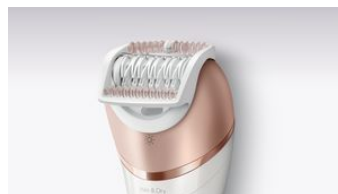

Benefits

Exceptional results

- Epilation head of unique ceramic material for better grip
- Extra wide epilator head

Easy and effortless usage

- Award-winning design*
- Cordless wet and dry for use in bath or shower
- Opti-light helps you target and remove even trickiest hairs
- First epilator with S-shaped handle

Body exfoliation brush

Our body exfoliation brush removes dead skin cells and helps to prevent ingrown hairs. The hypo-allergenic 48.200 fine bristles gently yet effectively sweep away dead skin cells & stimulate the regeneration of the skin surface. This device will exfoliate your skin more effectively than manual treatment alone.

Body massager

Our body massager gives you a relaxing treatment so you can enjoy radiant-looking skin.

Shaving head and trimming comb

The shaving head provides a close shave and more gentleness in different body areas. It comes with a trimming comb to style your bikini area.

Massage cap

Massage cap eases the epilation sensation.

Satinelle Prestige

Skin stretcher

Skin stretcher cap tightens skin during epilation.

Ergonomic S-shaped handle

The ergonomic S-shaped handle is easy to steer for maximum control and better reach with natural and precise movements, all over your body.