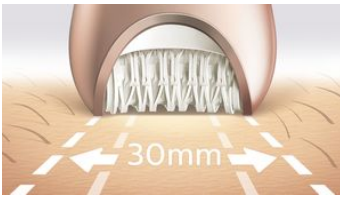

Benefits

Exceptional results

- Epilation head of unique ceramic material for better grip
- Extra wide epilator head

Easy and effortless usage

- Award-winning design*
- Cordless wet and dry for use in bath or shower
- Opti-light helps you target and remove even trickiest hairs
- First epilator with S-shaped handle

PHILIPS

Features

Our fastest epilation ever

Our epilator head is unique in being made from a textured ceramic surface that gently extract even the finest hairs and those 4x shorter than wax. Now with faster disc rotation than ever before (2200RPM) for our fastest hair removal.

Extra wide epilator head

Extra wide epilator head covers more skin with every stroke for faster hair removal.

Award-winning design*

Award-winning design* for effortless hair removal

Cordless wet and dry usage

Body exfoliation brush

Our body exfoliation brush removes dead skin cells and helps to prevent ingrown hairs. The hypo-allergenic 48.200 fine bristles gently yet effectively sweep away dead skin cells & stimulate the regeneration of the skin surface. This device will exfoliate your skin more effectively than manual treatment alone.