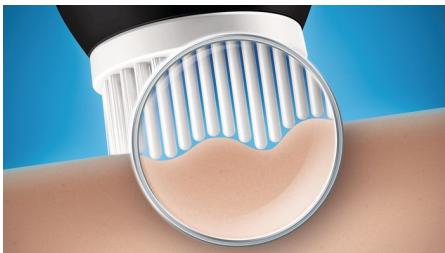

Superior reach

The 17,000 power bristles each with a diameter of 75 micron clean even those areas of your face, that your hands can't reach. They remove oil, dirt and dead skin cells thoroughly, leaving your skin clean and smooth.

Gentle massage

The coordinated movements of the bristles massage your skin gently and increase micro-circulation. This gives you a comfortable cleansing experience and a radiant skin.

Close and comfortable shave

In combination with your preferred cleansing gel or foam, Philips VisaPure MEN softens your skin and hair, preparing you for a closer and more comfortable shave.

Soft and comfortable beard

In combination with your preferred cleansing gel or foam, Philips VisaPure MEN cleans thoroughly in and under your beard without tugging, leaving you with clean, soft and comfortable beard.