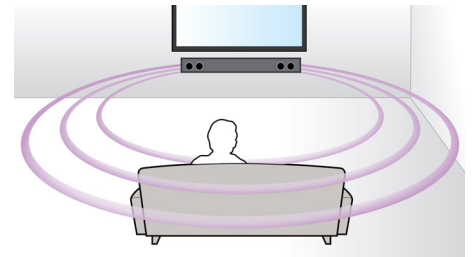

surround sound for an unbelievably real audio experience.

HDMI for HD movies

HDMI is a direct digital connection that can carry digital HD video as well as digital multichannel audio. By eliminating the conversion to analog signals it delivers perfect picture and sound quality, completely free from noise. Movies in standard definition can now be enjoyed in true high definition resolution - ensuring more details and more true-to-life pictures.

Bluetooth wireless streaming

Bluetooth wireless music streaming from your music devices

NFC technology

Pair Bluetooth devices easily with one-touch NFC (Near Field Communications) technology. Just tap the NFC enabled smartphone or tablet on the NFC area of a speaker to turn the speaker on, start Bluetooth pairing, and begin streaming music.

Virtual Surround Sound

Philips Virtual Surround Sound produces rich and immersive surround sound from less than five-speaker system. Highly advanced spatial algorithms faithfully replicate the sonic characteristics that occur in an ideal 5.1-channel environment. Any high quality stereo source is transformed into true-to-life, multi-channel surround sound. No need to purchase extra speakers, wires or speaker stands to appreciate room-filling sound.