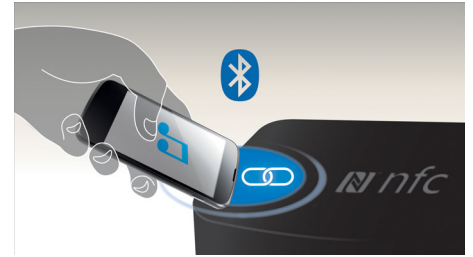

surround sound for an unbelievably real audio experience.

HDMI for HD movies

HDMI is a direct digital connection that can carry digital HD video as well as digital multichannel audio. By eliminating the conversion to analog signals it delivers perfect picture and sound quality, completely free from noise. Movies in standard definition can now be enjoyed in true high definition resolution - ensuring more details and more true-to-life pictures.

Bluetooth wireless streaming

Bluetooth wireless music streaming from your music devices

NFC technology

Pair Bluetooth devices easily with one-touch NFC (Near Field Communications) technology. Just tap the NFC enabled smartphone or tablet on the NFC area of a speaker to turn the speaker on, start Bluetooth pairing, and begin streaming music.