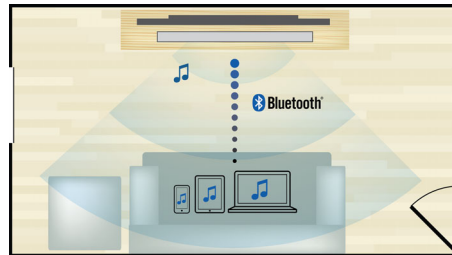

Full HD 3D Blu-ray

Be enthralled by 3D movies in your own living room on a Full HD 3D TV. Active 3D uses the latest generation of fast switching displays for real life depth and realism in full 1080x1920 HD resolution. By watching these images through special glasses with right and left lenses that are timed to open and close in synchrony with alternating images, the full HD 3D viewing experience is created in your home cinema. Premium 3D movie releases on Blu-ray offer a wide, high quality selection of content. Blu-ray also delivers uncompressed

surround sound for an unbelievably real audio experience.

HDMI for HD movies

HDMI is a direct digital connection that can carry digital HD video as well as digital multichannel audio. By eliminating the conversion to analog signals it delivers perfect picture and sound quality, completely free from noise. Movies in standard definition can now be enjoyed in true high definition resolution - ensuring more details and more true-to-life pictures.

Bluetooth wireless streaming

Bluetooth wireless music streaming from your music devices

NFC technology

Pair Bluetooth devices easily with one-touch NFC (Near Field Communications) technology. Just tap the NFC enabled smartphone or tablet on the NFC area of a speaker to turn the speaker on, start Bluetooth pairing, and begin streaming music.

Virtual Surround Sound

Philips Virtual Surround Sound produces rich and immersive surround sound from less than five-speaker system. Highly advanced spatial algorithms faithfully replicate the sonic characteristics that occur in an ideal 5.1-channel environment. Any high quality stereo source is transformed into true-to-life, multi-channel surround sound. No need to purchase extra speakers, wires or speaker stands to appreciate room-filling sound.