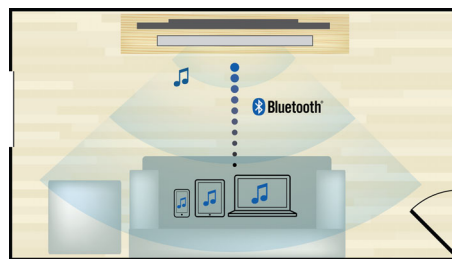

Bluetooth wireless streaming

Bluetooth wireless music streaming from your music devices