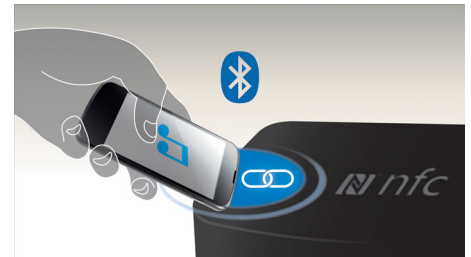

Bluetooth wireless streaming

Bluetooth wireless music streaming from your music devices

NFC technology

Pair Bluetooth devices easily with one-touch NFC (Near Field Communications) technology. Just tap the NFC enabled smartphone or tablet on the NFC area of a speaker to turn the speaker on, start Bluetooth pairing, and begin streaming music.