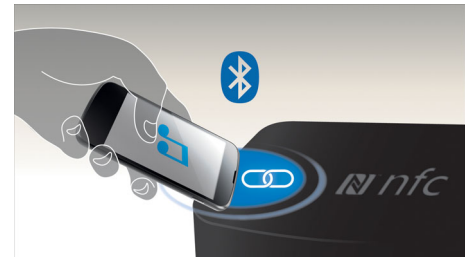

## Bluetooth wireless streaming

Bluetooth wireless music streaming from your music devices

## NFC technology

Pair Bluetooth devices easily with one-touch NFC (Near Field Communications) technology. Just tap the NFC enabled smartphone or tablet on the NFC area of a speaker to turn the speaker on, start Bluetooth pairing, and begin streaming music.