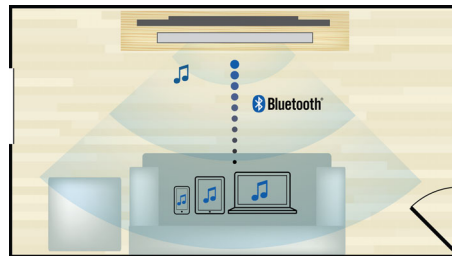

Bluetooth wireless streaming

Bluetooth wireless music streaming from your music devices