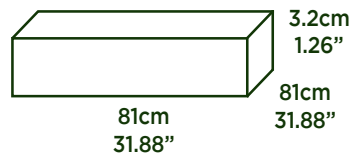

# 58265

← 81 x 81cm  
32" x 32"

Ⓜ POOL FLOOR PROTECTOR

6942138913064

1.9kg  
4,18lb

MATERIAL • Matériel • Material • Material • Materiaal • Materiale

CLOSED CELL POLYETHYLENE FOAM  
FABRIC  
Tissu  
Tejido  
Stoff  
Stof  
Tessuto