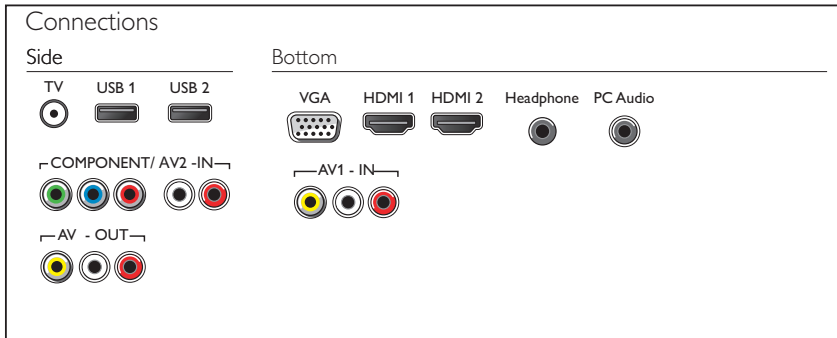

Highlights

Ultra narrow bezel

Traditional TVs have a bezel that wraps around the TV like a picture frame. Our Ultra Narrow bezel is modern and thin, so you have more picture to enjoy.

Digital Crystal Clear

For natural looking pictures from any source, Philips created Digital Crystal Clear. Because whether you indulge in your favorite soap, the news, or have friends over to watch a video—you'll enjoy it all in optimal contrast, color and sharpness.

100Hz Perfect Motion Rate

Perfect Motion Rate combines Philips display technology and advanced video processing techniques to improve the quality of each picture frame. So whether you like gaming, fast paced sporting events or action films, you'll experience the ultimate in sharpness and smooth moving images.

Two HDMI inputs with Easylink

Avoid cable clutter with a single HDMI cable to carry both picture and audio signals from your devices to your TV. HDMI uses uncompressed signals, ensuring the highest quality from source to screen. Together with Philips Easylink, you'll need only one remote control to perform most operations on your TV, DVD, Blu-ray, set top box or home theatre system.

USB (photos, music, video)

Share the fun. Connect your USB memory-stick, digital camera, mp3 player or other multimedia device to the USB port on your TV to enjoy photos, videos and music with the easy to use onscreen content browser.

Issue date 2016-08-12

Version: 1.1.1

12 NC: 8670 001 34546
EAN: 87 18863 00708 2

© 2016 Koninklijke Philips N.V.
All Rights reserved.

Specifications are subject to change without notice.
Trademarks are the property of Koninklijke Philips N.V.
or their respective owners.

www.philips.com