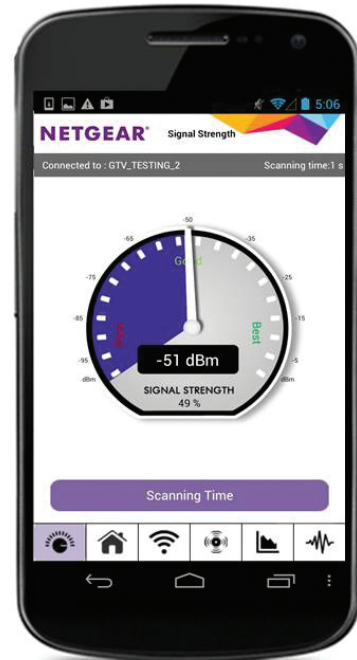

WiFi Range Extender

Boosts the range of your existing WiFi & creates a stronger signal in hard-to-reach areas

Existing WiFi

Sometimes your router does not provide the WiFi coverage you need

WiFi Analytics App

How strong is your WiFi signal? Use the NETGEAR WiFi Analytics App & get advanced analytics to optimize your existing or newly extended WiFi network. Check your network status, WiFi signal strength, identify crowded WiFi channels & much more!

Here's what you can do with the WiFi Analytics App!

- Get a network status overview
- Check WiFi signal strength
- Measure WiFi channel interference
- Keep track of WiFi strength by location
- And more...

Scan to install app

PACKAGE CONTENTS

- AC750 WiFi Range Extender (EX3800)
- Quick start guide

PHYSICAL SPECIFICATIONS

- Dimensions: 114 x 64 x 44.5 mm (4.5 x 2.5 x 1.75 in)
- Weight: 192 g (0.42 lb)

WARRANTY