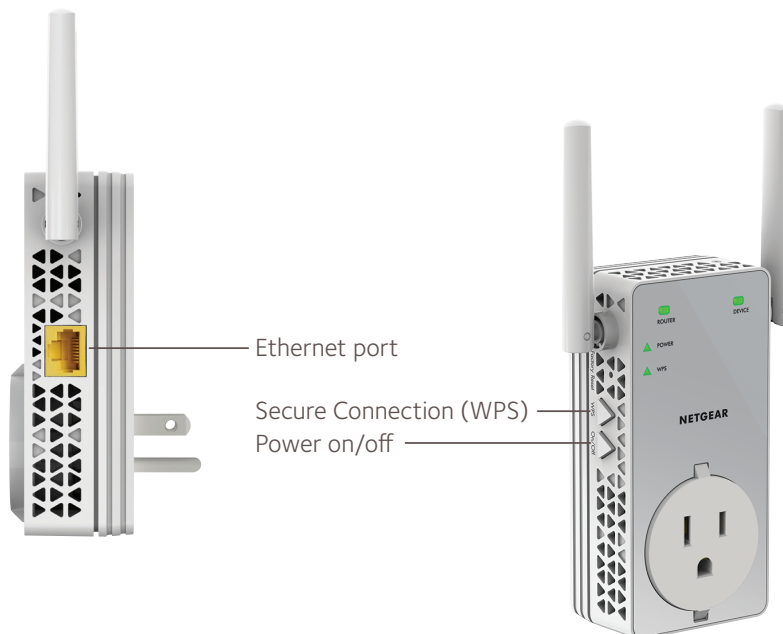

WiFi Range Extenders boost your existing WiFi & deliver greater wireless speed where the signal is intermittent or weak, improve range & connectivity you desire for iPads®, smartphones, laptops & more.

WiFi Range Extender

Boosts the range of your existing WiFi & creates a stronger signal in hard-to-reach areas

Existing WiFi

Sometimes your router does not provide the WiFi coverage you need