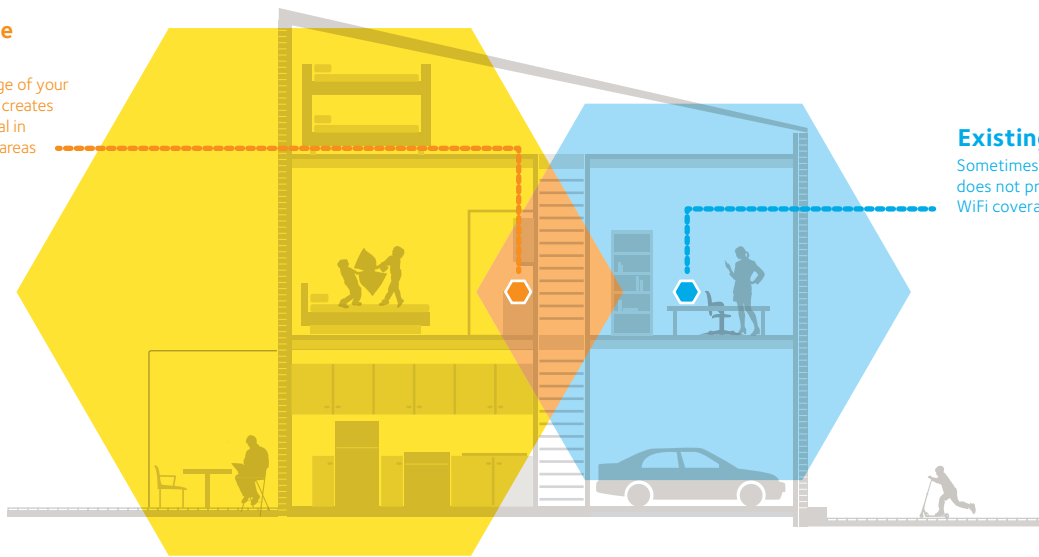

Boost WiFi

Improve the range of your existing WiFi network.

Extra Power Outlet

Provides an extra outlet to power additional devices.

Ethernet Port

Connect a wired device like a game console or a smart TV to your WiFi network.

Simultaneous Dual Band WiFi

Extend 2.4 & 5GHz WiFi up to 750 Mbps & reduce interference.

External Antennas

For better WiFi coverage.

FastLane™ Technology

Use both WiFi bands to establish one super high-speed connection; ideal for HD streaming & gaming.

WiFi Range Extender

Boosts the range of your existing WiFi & creates a stronger signal in hard-to-reach areas

Existing WiFi

Sometimes your router does not provide the WiFi coverage you need

WiFi Analytics App