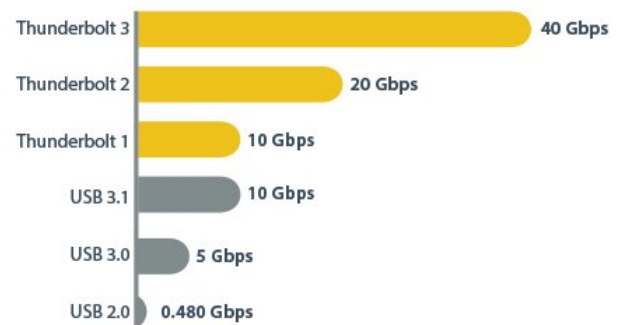

Finish your work faster with Thunderbolt 3

You can quickly integrate the dock into your workspace and boost your productivity. With up to 40Gbps of throughput, you can add extra displays to your laptop, access files faster, and reduce waiting, so you can accomplish more in the same amount of time.

It's the fastest connection available, and it supports multiple video channels and data, without impacting system performance. It's easy to access and edit large uncompressed files such as videos and images on the fly, making it ideal for dynamic on-site production.

Multitask at the highest resolution

If you need a larger, higher-resolution viewing area, this dock can help. It's one of the first docking stations to support two 4K Ultra HD displays, so it's perfect for anyone working with high-bandwidth or graphics-intensive multimedia. And, unlike most traditional docking stations, the Thunderbolt 3 dock supports 4K resolutions (3840 x 2160p or 4096 x 2160p) at up to 60Hz when you use a single Thunderbolt 3 display. With a faster 60Hz refresh rate, your 4K content is delivered in stunning detail, even when you're running resource-demanding applications.

You can extend your desktop onto two 4K monitors and stream independent content to each display. This makes it easier to multitask when you're working with high-definition video, CAD drawings, medical imagery, or other complex work. Creative professionals can be more productive with the freedom to edit 4K video on one display, with a full-size video preview on the second 4K display.

Connect your peripherals with just a single cable

Using a single cable and a single port on your laptop, you can transform your Windows laptop into a full-size workstation with access to new and legacy technologies through a number of different port types. The dock is ideal for virtually all Windows based Thunderbolt 3 equipped laptops such as the Dell™ Precision, Dell XPS, Asus Zenbook Pro Ux501vw, HP Zbook 15 G3, and Lenovo P50.