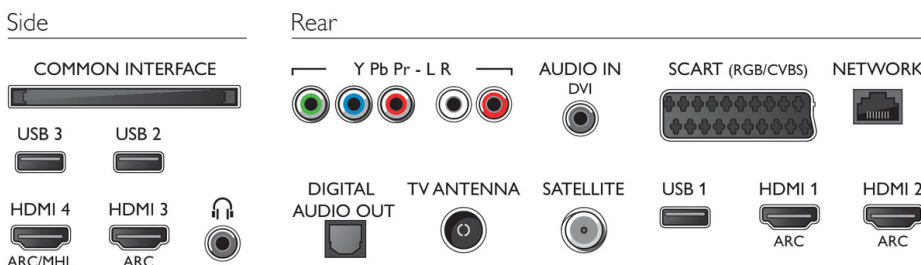

Dimensions

- Box dimensions (W x H x D): 1054 x 669 x 133 mm
- TV stand width distance: 968.04 mm
- Set dimensions (W x H x D): 968 x 573 x 77 mm
- Set dimensions with stand (W x H x D): 968 x 622 x 201 mm
- Product weight: 9.9 kg
- Product weight (+stand): 10.4 kg
- Weight incl. Packaging: 13 kg
- VESA wall mount compatible: 200 x 200 mm

Accessories

- Included accessories: Remote Control, 2 x AA Batteries, Tabletop stand, Power cord, Quick start guide, Legal and safety brochure

Connections

Issue date 2018-12-05

Version: 13.2.1

12 NC: 8670 001 35007
EAN: 87 18863 00780 8