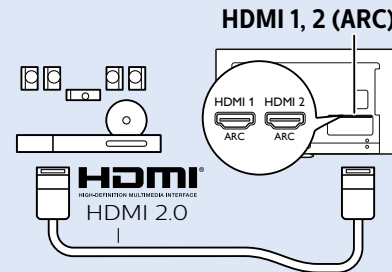

Set top box/Multimedia Player(UHD source)

Set top box/Multimedia Player(FHD source)

Home Theatre System - Audio

Video Player

USB Hard Drive

Headphones

DVD Player

MHL