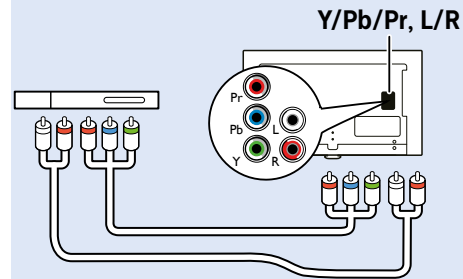

Set top box/Multimedia Player(UHD source)

Set top box/Multimedia Player(FHD source)

Home Theatre System - Audio

Video Player

USB Hard Drive

Headphones

DVD Player

MHL