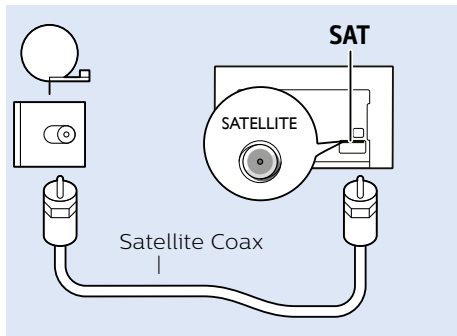

www.philips.com/connectivityguide