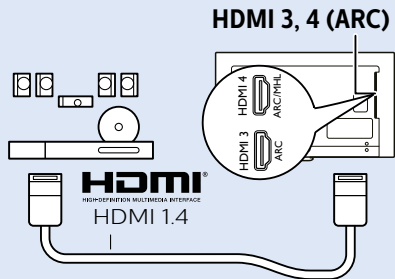

Set top box/Multimedia Player(UHD source)

Set top box/Multimedia Player(FHD source)

Home Theatre System - Audio

Video Player

USB Hard Drive

Headphones

DVD Player

MHL