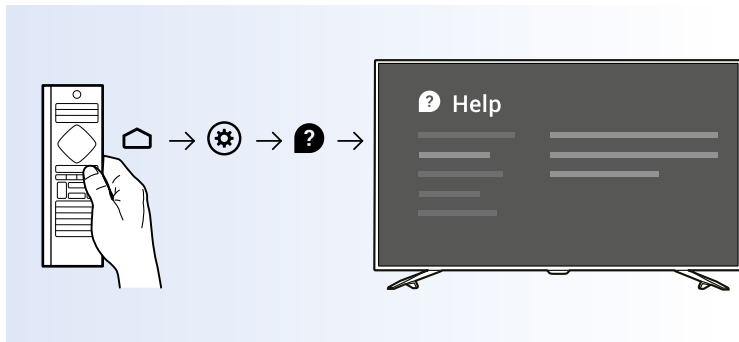

Help | Hilfe | Aide
Guida | Ayuda
Помощ | Yardım
Руководство