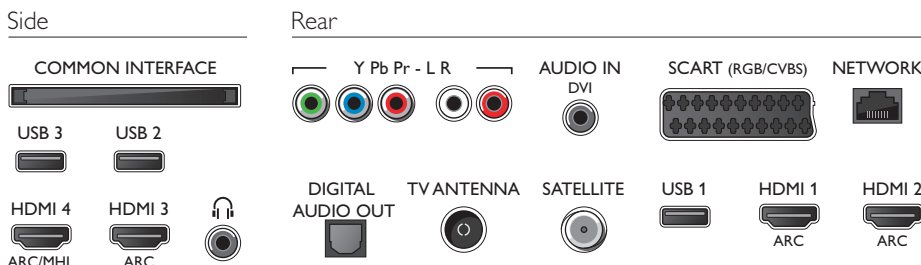

Dimensions

- Box dimensions (W x H x D): 1200 x 775 x 160 mm
- Set dimensions (W x H x D): 1099 x 643 x 79 mm
- Set dimensions with stand (W x H x D): 1099 x 693 x 220 mm
- Product weight: 11.97 kg
- Product weight (+stand): 12.47 kg
- Weight incl. Packaging: 19.4 kg
- VESA wall mount compatible: 400 x 200 mm

Accessories

- Included accessories: Remote Control, 2 x AA Batteries, Tabletop stand, Power cord, Quick start guide, Legal and safety brochure

Connections

Issue date 2018-04-27

Version: 13.0.1

12 NC: 8670 001 35025
EAN: 87 18863 00796 9