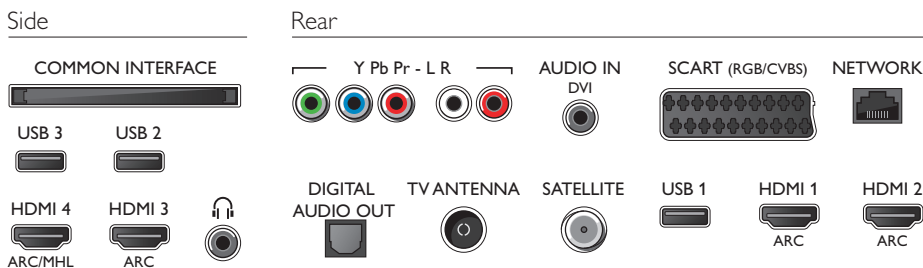

Dimensions

- Box dimensions (W x H x D): 1185 x 751 x 160 mm
- TV stand width distance: 1093.3 mm
- Set dimensions (W x H x D): 1093 x 644 x 61 mm
- Set dimensions with stand (W x H x D): 1093 x 709 x 203 mm
- VESA wall mount compatible: 200 x 200 mm
- Product weight: 14.5 kg
- Product weight (+stand): 14.9 kg
- Weight incl. Packaging: 18.5 kg

Accessories

- Included accessories: Remote Control, 2 x AA Batteries, Tabletop stand, Power cord, Quick start guide, Legal and safety brochure

Connections

Issue date 2018-04-27

Version: 12.1.1

12 NC: 8670 001 35071
EAN: 87 18863 00822 5