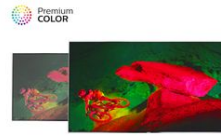

Premium Color

Philips Premium Color combines a wide colour gamut panel enhanced by 85% with 4-trillion-colour processing. With so much more colour resolution and brilliant saturated colours, you'll forget you're looking at a screen at all.