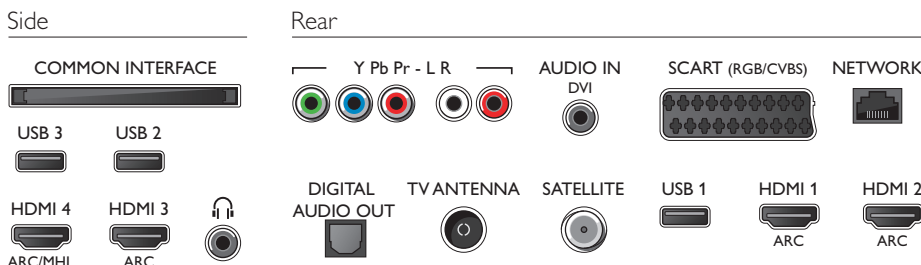

Dimensions

- Box dimensions (W x H x D): 1338 x 840 x 160 mm
- TV stand width distance: 1239.2 mm
- Set dimensions (W x H x D): 1239 x 723 x 85 mm
- Set dimensions with stand (W x H x D): 1239 x 773 x 235 mm
- Product weight: 16.1 kg
- Product weight (+stand): 16.8 kg
- Weight incl. Packaging: 21.6 kg
- VESA wall mount compatible: 400 x 200 mm

Accessories

- Included accessories: Remote Control, 2 x AA Batteries, Tabletop stand, Power cord, Quick start guide, Legal and safety brochure

Connections

Issue date 2017-04-28

Version: 13.0.1

12 NC: 8670 001 35027
EAN: 87 18863 00798 3