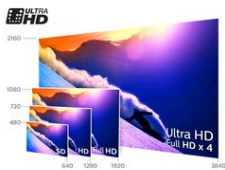

4K Ultra HD

Ultra-HD TV has four times the resolution of a conventional Full HD TV. With over 8 million pixels and our unique Ultra Resolution Upscaling technology, you'll experience improved images regardless of the original content. Enjoy improved sharpness, increased depth perception, superior contrast, smooth natural motion and flawless details.