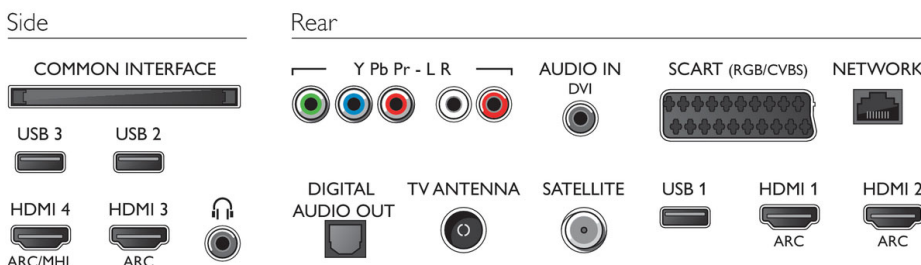

Dimensions

- Box dimensions (W x H x D): 786 x 506 x 133 mm

- TV stand width distance: 509.41 mm
- Set dimensions (W x H x D): 727 x 439 x 77 mm
- Set dimensions with stand (W x H x D): 727 x 483 x 204 mm
- Product weight: 5.5 kg
- Product weight (+stand): 5.7 kg
- Weight incl. Packaging: 7.4 kg
- VESA wall mount compatible: 100 x 100 mm

Accessories

- Included accessories: Remote Control, 2 x AA Batteries, Tabletop stand, Power cord, Quick start guide, Legal and safety brochure

Connections

Issue date 2018-12-05

Version: 8.0.1

12 NC: 8670 001 35053
EAN: 87 18863 00806 5