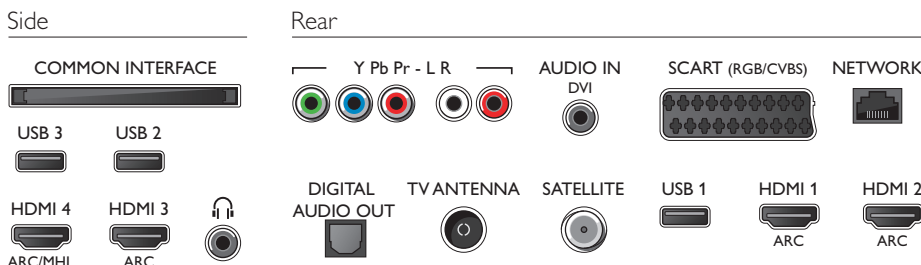

Connections

Issue date 2017-04-28

Version: 12.0.1

12 NC: 8670 001 35023
EAN: 87 18863 00794 5

© 2017 Koninklijke Philips N.V.
All Rights reserved.

Specifications are subject to change without notice.
Trademarks are the property of Koninklijke Philips N.V.
or their respective owners.

www.philips.com

* EPG and actual visibility (up to 8 days) is country- and operator-dependent.
* Android App offerings vary per country. For more details please visit your local Google Play Store.
* Energy consumption in kWh per year based on the power consumption of the television operating 4 hours per day for 365 days. The actual energy consumption will depend on how the television is used.
* Cloud Gaming offering depends on game providers.
* The TV supports DVB reception for 'Free to air' broadcast. Specific DVB operators may not be supported. An up to date list can be found in the FAQ section of the Philips support website. For some operators Conditional Access and subscription are required. Contact your operator for more information.
* (Philips) only compatible with specific Philips player device.
* Google Cast functionality is subject to Google Cast Ready apps and devices. For more details, please visit the Google Cast product page.
* Philips TV Remote app and related functionalities vary per TV model, operator and country, as well as smart device model and OS. For more details please visit: www.philips.com/TVRemoteapp.
* Smart TV app availability varies per TV model and country. For more details please visit: www.philips.com/smarttv.
* USB recording for digital channels only, recordings may be limited by broadcast copy protection (CI+). Country and channel restrictions may apply.