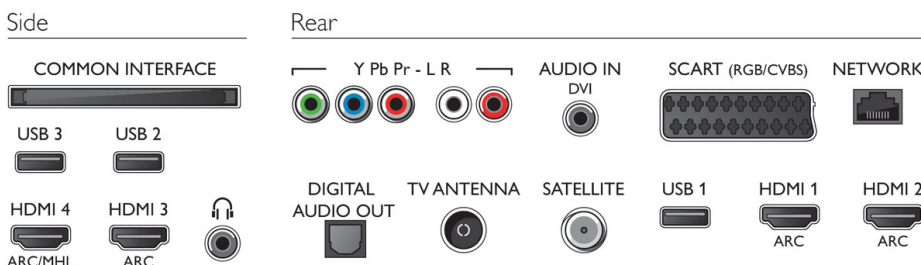

Dimensions

- Box dimensions (W x H x D): 1420 x 840 x 160 mm
- TV stand width distance: 827.36 mm
- Set dimensions (W x H x D): 1239 x 725 x 85 mm
- Set dimensions with stand (W x H x D): 1239 x 780 x 232 mm
- Product weight: 16 kg
- Product weight (+stand): 16.3 kg
- Weight incl. Packaging: 20.7 kg
- Wall-mount compatible: 400 x 200 mm

Accessories

- Included accessories: Remote Control, 2 x AA Batteries, Tabletop stand, Power cord, Quick start guide, Legal and safety brochure

Connections

Issue date 2022-08-03

Version: 15.1.1

12 NC: 8670 001 35013
EAN: 87 18863 00785 3