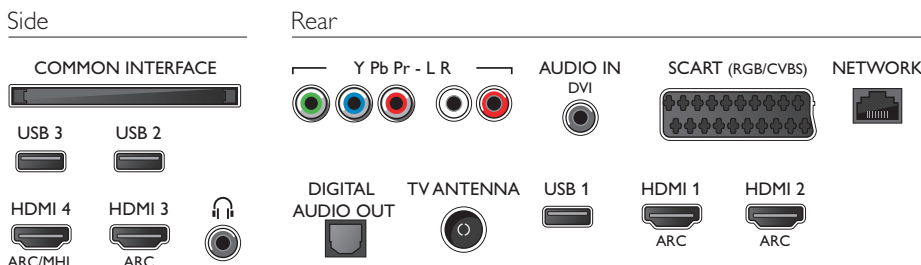

Connections

Issue date 2016-10-18

Version: 12.0.2

12 NC: 8670 001 35012
EAN: 87 18863 00784 6

© 2016 Koninklijke Philips N.V.
All Rights reserved.

Specifications are subject to change without notice.
Trademarks are the property of Koninklijke Philips N.V.
or their respective owners.

www.philips.com

* EPG and actual visibility (up to 8 days) is country- and operator-dependent.
* Android App offerings vary per country. For more details please visit your local Google Play Store.
* Energy consumption in kWh per year based on the power consumption of the television operating 4 hours per day for 365 days. The actual energy consumption will depend on how the television is used.
* Cloud Gaming offering depends on game providers.
* The TV supports DVB reception for 'Free to air' broadcast. Specific DVB operators may not be supported. An up to date list can be found in the FAQ section of the Philips support website. For some operators Conditional Access and subscription are required. Contact your operator for more information.
* (Philips) only compatible with specific Philips player device.
* Google Cast functionality is subject to Google Cast Ready apps and devices. For more details, please visit the Google Cast product page.
* Philips TV Remote app and related functionalities vary per TV model, operator and country, as well as smart device model and OS. For more details please visit: www.philips.com/TVRemoteapp.
* Smart TV app availability varies per TV model and country. For more details please visit: www.philips.com/smarttv.
* USB recording for digital channels only, recordings may be limited by broadcast copy protection (CI+). Country and channel restrictions may apply.