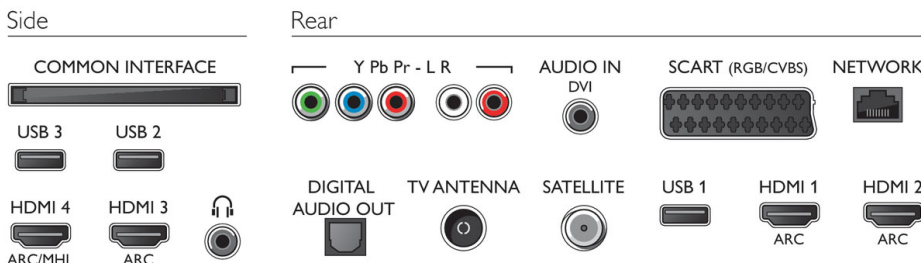

Dimensions

- Box dimensions (W x H x D): 1200 x 747 x 160 mm
- TV stand width distance: 827.67 mm
- Set dimensions (W x H x D): 1099 x 645 x 79 mm
- Set dimensions with stand (W x H x D): 1099 x 699 x 213 mm
- Product weight: 11 kg
- Product weight (+stand): 11.3 kg
- Weight incl. Packaging: 14.7 kg
- Wall-mount compatible: 400 x 200 mm

Accessories

- Included accessories: Remote Control, 2 x AA Batteries, Tabletop stand, Power cord, Quick start guide, Legal and safety brochure

Connections

Issue date 2022-08-03

Version: 16.0.2

12 NC: 8670 001 35011
EAN: 87 18863 00783 9