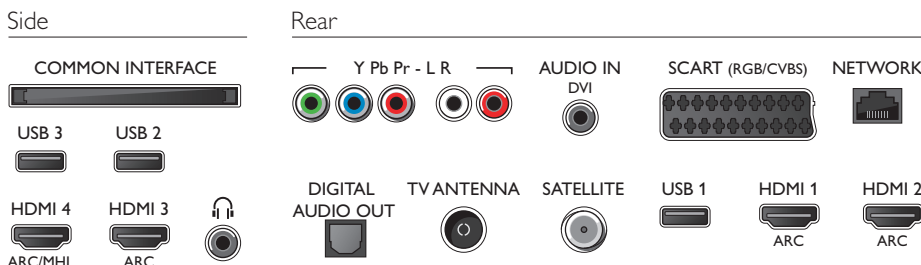

Connections

Issue date 2018-04-27

Version: 13.1.1

12 NC: 8670 001 35076
EAN: 87 18863 00827 0

© 2018 Koninklijke Philips N.V.
All Rights reserved.

Specifications are subject to change without notice. Trademarks are the property of Koninklijke Philips N.V. or their respective owners.

www.philips.com

* EPG and actual visibility (up to 8 days) is country- and operator-dependent.
* Android App offerings vary per country. For more details please visit your local Google Play Store.
* Energy consumption in kWh per year based on the power consumption of the television operating 4 hours per day for 365 days. The actual energy consumption will depend on how the television is used.
* Cloud Gaming offering depends on game providers.
* The TV supports DVB reception for 'Free to air' broadcast. Specific DVB operators may not be supported. An up to date list can be found in the FAQ section of the Philips support website. For some operators Conditional Access and subscription are required. Contact your operator for more information.
* (Philips) only compatible with specific Philips player device.
* Google Cast functionality is subject to Google Cast Ready apps and devices. For more details, please visit the Google Cast product page.
* Philips TV Remote app and related functionalities vary per TV model, operator and country, as well as smart device model and OS. For more details please visit: www.philips.com/TVRemoteapp.
* Smart TV app availability varies per TV model and country. For more details please visit: www.philips.com/smarttv.
* USB recording for digital channels only, recordings may be limited by broadcast copy protection (CI+). Country and channel restrictions may apply.