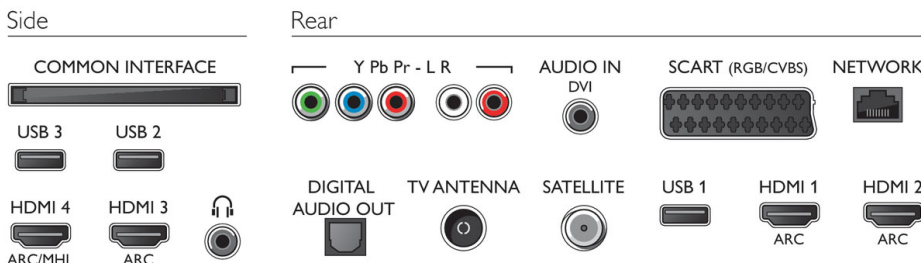

Dimensions

- Box dimensions (W x H x D): 1054 x 669 x 133 mm
- TV stand width distance: 625.41 mm
- Set dimensions (W x H x D): 968 x 576 x 77 mm
- Set dimensions with stand (W x H x D): 968 x 623 x 204 mm
- Wall-mount compatible: 200 x 200 mm
- Product weight: 9.4 kg
- Product weight (+stand): 9.7 kg
- Weight incl. Packaging: 12.3 kg

Accessories

- Included accessories: Remote Control, 2 x AA Batteries, Tabletop stand, Power cord, Quick start guide, Legal and safety brochure

Connections

Issue date 2022-08-03

Version: 15.1.1

12 NC: 8670 001 35004
EAN: 87 18863 00777 8