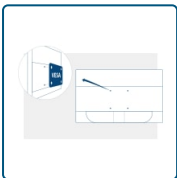

Vesa Mount

AOC's Ergo Base stands bring versatility, sturdiness and ease of use in one package. But do you still want to use your wall mount or multi-monitor setup using desk mounts? VESA mounts bring you the uppermost flexibility. Upside-down, in pivot mode, on top of each other, attach your monitor wherever you want using 3rd party mounts and stands thanks to the VESA mount option.