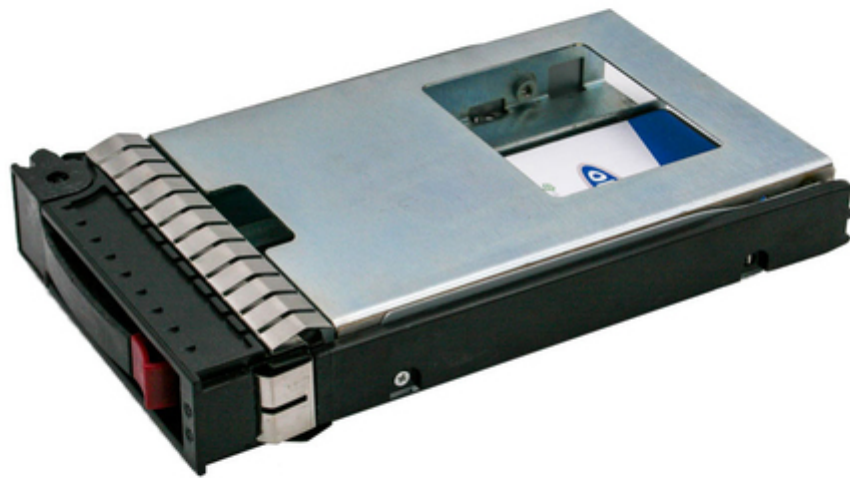

Product Datasheet

480GB Hot Plug Enterprise SSD 3.5in SATA Mixed Work Load

- **Product Code:** FUJ-480EMLCMWL-S5
- **Product EAN:** 5056006108832
- **Warranty:** 5 Year Advanced

Origin Storage Ltd manufactures a full range of Matched Hard Drive & Solid State Solutions for Fujitsu Primergy, Esprimo and Lifebook ranges, covering all their legacy systems right through to the latest modern day technology. All of our Matched Drive Solutions come with up to 5 years advanced replacement warranty and also come with free pre and post sales technical support from our in house engineers. We can supply replacements or upgrades in form factors 2.5" ,3.5", M.2, mSATA and AIC (PCIe) connectivity's including SATA & SAS interfaces, available in a range of

Height:	7 mm
----------------	------

Power

Operating Voltage:	5 V
Power Consumption (read):	2.3 W
Power Consumption (write):	2.8 W
Power Consumption (average):	2.8 W
Power Consumption (idle):	1.3 W

Operational Conditions

Operating Temperature (T-T):	0 - 70 °C
Storage Temperature (T-T):	-40 - 85 °C
Operating Vibration:	20 G
Non-operating Vibration:	20 G
Operating Shock:	1500 G
Non-operating Shock:	1500 G

Packaging Data

Storage Drive Adapter Included:	Yes
Storage Drive Adapter Type:	2.5" - 3.5"
Downloadable Software:	Samsung SSD DC Toolkit