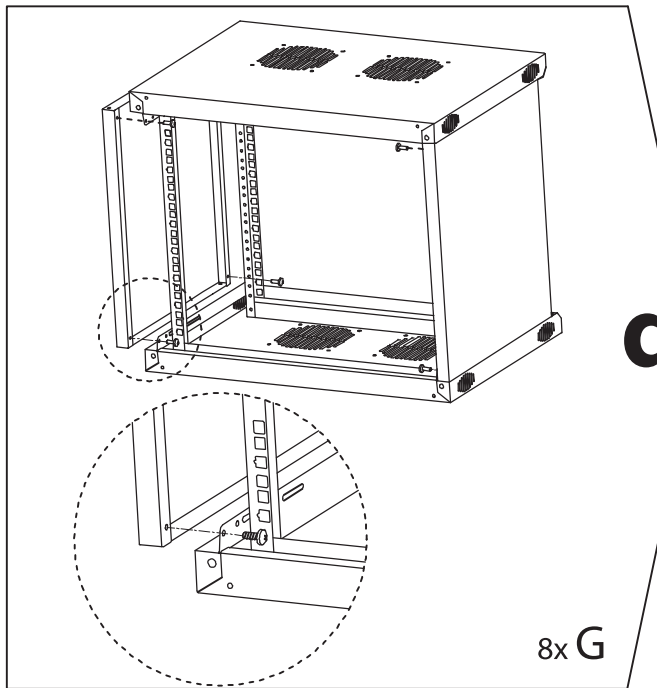

Package Contents	Item list of Accessories Package	Required for Installation								
 <p><b>Max. 30kg</b></p>	<table border="1"> <tr> <td data-bbox="504 368 627 638">   <b>E</b>                      1x Usage Instruction                 </td> <td data-bbox="627 368 772 638">   <b>F</b>                      10x M6x12mm screw &amp; nuts (20pcs for over 12U)                 </td> <td data-bbox="772 368 896 638">   <b>G</b>                      18x M5x10mm screw                 </td> <td data-bbox="896 368 1019 638">   <b>H</b>                      1x Guide piece                      1x M4x10mm screw                 </td> <td data-bbox="1019 368 1142 638">   <b>J</b>                      4x M5 nut                 </td> <td data-bbox="1142 368 1265 638">   <b>K</b>                      2x M5x14mm screw                 </td> <td data-bbox="1265 368 1429 638">   <b>L</b>                      2x Key                 </td> <td data-bbox="1429 368 1556 638">   <b>M</b>                      1x Label                 </td> </tr> </table>	 <b>E</b> 1x Usage Instruction	 <b>F</b> 10x M6x12mm screw & nuts (20pcs for over 12U)	 <b>G</b> 18x M5x10mm screw	 <b>H</b> 1x Guide piece 1x M4x10mm screw	 <b>J</b> 4x M5 nut	 <b>K</b> 2x M5x14mm screw	 <b>L</b> 2x Key	 <b>M</b> 1x Label	 Drill  12 Drill Bits  Screwdriver  M8 bolt
 <b>E</b> 1x Usage Instruction	 <b>F</b> 10x M6x12mm screw & nuts (20pcs for over 12U)	 <b>G</b> 18x M5x10mm screw	 <b>H</b> 1x Guide piece 1x M4x10mm screw	 <b>J</b> 4x M5 nut	 <b>K</b> 2x M5x14mm screw	 <b>L</b> 2x Key	 <b>M</b> 1x Label			

## Ground / Earthing Installation