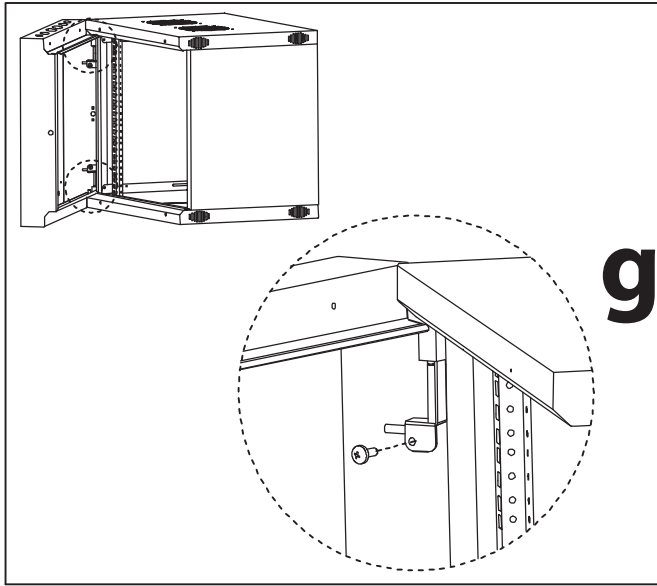

Package Contents	Item list of Accessories Package	Required for Installation								
 <p><b>Max. 30kg</b></p>	<table border="1"> <tr> <td data-bbox="504 368 627 638">   <b>E</b>                      1x Usage Instruction                 </td> <td data-bbox="627 368 772 638">   <b>F</b>                      10x M6x12mm screw &amp; nuts (20pcs for over 12U)                 </td> <td data-bbox="772 368 896 638">   <b>G</b>                      18x M5x10mm screw                 </td> <td data-bbox="896 368 1019 638">   <b>H</b>                      1x Guide piece                      1x M4x10mm screw                 </td> <td data-bbox="1019 368 1142 638">   <b>J</b>                      4x M5 nut                 </td> <td data-bbox="1142 368 1265 638">   <b>K</b>                      2x M5x14mm screw                 </td> <td data-bbox="1265 368 1429 638">   <b>L</b>                      2x Key                 </td> <td data-bbox="1429 368 1556 638">   <b>M</b>                      1x Label                 </td> </tr> </table>	 <b>E</b> 1x Usage Instruction	 <b>F</b> 10x M6x12mm screw & nuts (20pcs for over 12U)	 <b>G</b> 18x M5x10mm screw	 <b>H</b> 1x Guide piece 1x M4x10mm screw	 <b>J</b> 4x M5 nut	 <b>K</b> 2x M5x14mm screw	 <b>L</b> 2x Key	 <b>M</b> 1x Label	 Drill  12 Drill Bits  Screwdriver  M8 bolt
 <b>E</b> 1x Usage Instruction	 <b>F</b> 10x M6x12mm screw & nuts (20pcs for over 12U)	 <b>G</b> 18x M5x10mm screw	 <b>H</b> 1x Guide piece 1x M4x10mm screw	 <b>J</b> 4x M5 nut	 <b>K</b> 2x M5x14mm screw	 <b>L</b> 2x Key	 <b>M</b> 1x Label			