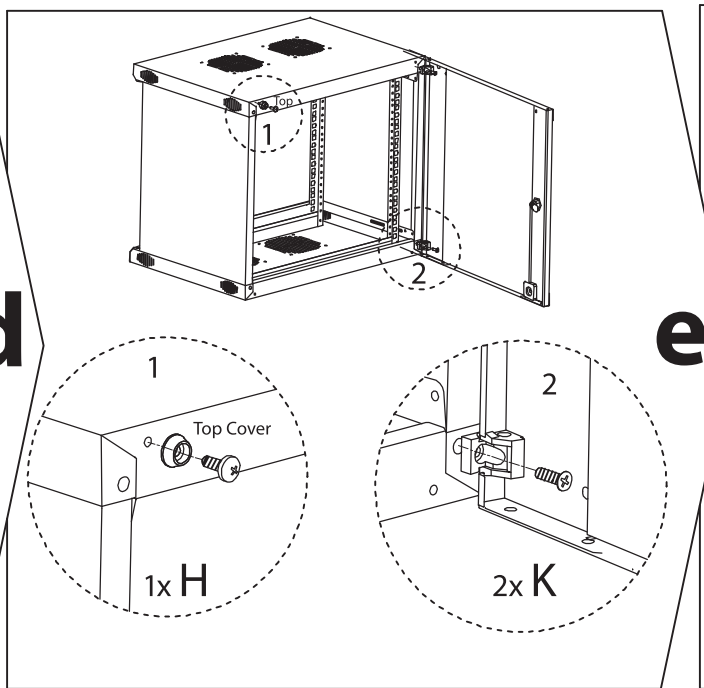

Package Contents	Item list of Accessories Package	Required for Installation								
 <p><b>Max. 30kg</b></p>	<table border="1"> <tr> <td data-bbox="504 368 627 638">   <b>E</b>                      1x Usage Instruction                 </td> <td data-bbox="627 368 772 638">   <b>F</b>                      10x M6x12mm screw &amp; nuts (20pcs for over 12U)                 </td> <td data-bbox="772 368 896 638">   <b>G</b>                      18x M5x10mm screw                 </td> <td data-bbox="896 368 1019 638">   <b>H</b>                      1x Guide piece                      1x M4x10mm screw                 </td> <td data-bbox="1019 368 1142 638">   <b>J</b>                      4x M5 nut                 </td> <td data-bbox="1142 368 1265 638">   <b>K</b>                      2x M5x14mm screw                 </td> <td data-bbox="1265 368 1429 638">   <b>L</b>                      2x Key                 </td> <td data-bbox="1429 368 1556 638">   <b>M</b>                      1x Label                 </td> </tr> </table>	 <b>E</b> 1x Usage Instruction	 <b>F</b> 10x M6x12mm screw & nuts (20pcs for over 12U)	 <b>G</b> 18x M5x10mm screw	 <b>H</b> 1x Guide piece 1x M4x10mm screw	 <b>J</b> 4x M5 nut	 <b>K</b> 2x M5x14mm screw	 <b>L</b> 2x Key	 <b>M</b> 1x Label	 Drill  12 Drill Bits  Screwdriver  M8 bolt
 <b>E</b> 1x Usage Instruction	 <b>F</b> 10x M6x12mm screw & nuts (20pcs for over 12U)	 <b>G</b> 18x M5x10mm screw	 <b>H</b> 1x Guide piece 1x M4x10mm screw	 <b>J</b> 4x M5 nut	 <b>K</b> 2x M5x14mm screw	 <b>L</b> 2x Key	 <b>M</b> 1x Label			

## Ground / Earthing Installation