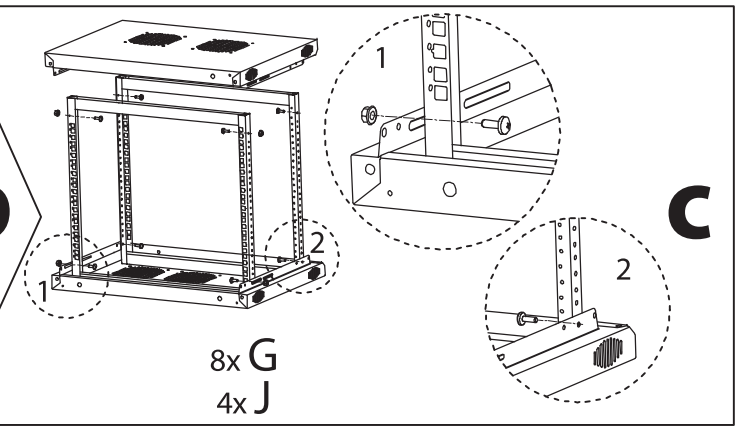

Package Contents	Item list of Accessories Package	Required for Installation								
 <p><b>Max. 30kg</b></p>	<table border="1"> <tr> <td data-bbox="504 368 627 638">   <b>E</b>                      1x Usage Instruction                 </td> <td data-bbox="627 368 772 638">   <b>F</b>                      10x M6x12mm screw &amp; nuts (20pcs for over 12U)                 </td> <td data-bbox="772 368 896 638">   <b>G</b>                      18x M5x10mm screw                 </td> <td data-bbox="896 368 1019 638">   <b>H</b>                      1x Guide piece                      1x M4x10mm screw                 </td> <td data-bbox="1019 368 1142 638">   <b>J</b>                      4x M5 nut                 </td> <td data-bbox="1142 368 1265 638">   <b>K</b>                      2x M5x14mm screw                 </td> <td data-bbox="1265 368 1429 638">   <b>L</b>                      2x Key                 </td> <td data-bbox="1429 368 1556 638">   <b>M</b>                      1x Label                 </td> </tr> </table>	 <b>E</b> 1x Usage Instruction	 <b>F</b> 10x M6x12mm screw & nuts (20pcs for over 12U)	 <b>G</b> 18x M5x10mm screw	 <b>H</b> 1x Guide piece 1x M4x10mm screw	 <b>J</b> 4x M5 nut	 <b>K</b> 2x M5x14mm screw	 <b>L</b> 2x Key	 <b>M</b> 1x Label	 Drill  12 Drill Bits  Screwdriver  M8 bolt
 <b>E</b> 1x Usage Instruction	 <b>F</b> 10x M6x12mm screw & nuts (20pcs for over 12U)	 <b>G</b> 18x M5x10mm screw	 <b>H</b> 1x Guide piece 1x M4x10mm screw	 <b>J</b> 4x M5 nut	 <b>K</b> 2x M5x14mm screw	 <b>L</b> 2x Key	 <b>M</b> 1x Label			

## Ground / Earthing Installation