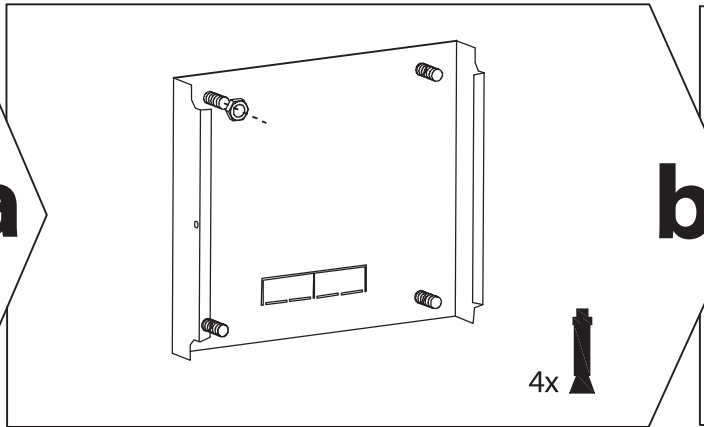

Package Contents	Item list of Accessories Package	Required for Installation								
 <p><b>Max. 30kg</b></p>	<table border="1"> <tr> <td data-bbox="504 368 627 638">   <b>E</b>                      1x Usage Instruction                 </td> <td data-bbox="627 368 772 638">   <b>F</b>                      10x M6x12mm screw &amp; nuts (20pcs for over 12U)                 </td> <td data-bbox="772 368 896 638">   <b>G</b>                      18x M5x10mm screw                 </td> <td data-bbox="896 368 1019 638">   <b>H</b>                      1x Guide piece                      1x M4x10mm screw                 </td> <td data-bbox="1019 368 1142 638">   <b>J</b>                      4x M5 nut                 </td> <td data-bbox="1142 368 1265 638">   <b>K</b>                      2x M5x14mm screw                 </td> <td data-bbox="1265 368 1429 638">   <b>L</b>                      2x Key                 </td> <td data-bbox="1429 368 1556 638">   <b>M</b>                      1x Label                 </td> </tr> </table>	 <b>E</b> 1x Usage Instruction	 <b>F</b> 10x M6x12mm screw & nuts (20pcs for over 12U)	 <b>G</b> 18x M5x10mm screw	 <b>H</b> 1x Guide piece 1x M4x10mm screw	 <b>J</b> 4x M5 nut	 <b>K</b> 2x M5x14mm screw	 <b>L</b> 2x Key	 <b>M</b> 1x Label	 Drill  12 Drill Bits  Screwdriver  M8 bolt
 <b>E</b> 1x Usage Instruction	 <b>F</b> 10x M6x12mm screw & nuts (20pcs for over 12U)	 <b>G</b> 18x M5x10mm screw	 <b>H</b> 1x Guide piece 1x M4x10mm screw	 <b>J</b> 4x M5 nut	 <b>K</b> 2x M5x14mm screw	 <b>L</b> 2x Key	 <b>M</b> 1x Label			