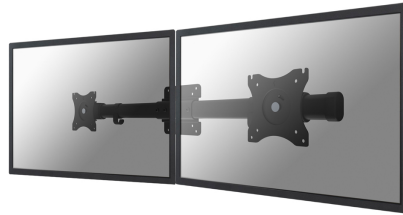

FPMA-CB100BLACK

NEOMOUNTS BY NEWSTAR DUAL CROSSBAR

Neomounts by Newstar Single to Dual
Monitor Mount Adapter

SPECIFICATIONS

Color	Black
Height adjustment	None
Max. screen size	27
Max. weight	10
Min. screen size	10
Min. weight	0
Rotate (degrees)	360°
Screens	2
Swivel (degrees)	30°
Type	Rotate Swivel
VESA maximum	100x100 mm
VESA minimum	75x75 mm
VESA pattern	100x100 75x75
Warranty	5 year
Width	80,5 cm
EAN code	8717371445485

The Neomounts by Newstar dual monitor adapter, model FPMA-CB100BLACK is a twin screen mounting rail allowing two monitors/flatscreens to be mounted on one flatscreen mount. Slide screens from left to right to fit side-by-side display. Provides independent screen adjustments and freely move the monitors along the horizontal rail without using tools.

- Curved horizontal rail for improved viewing position
- Compatible with VESA 75x75 and 100x100 mounting interface
- Cable clips keep cables organized and protected

All installation material is included with the product.