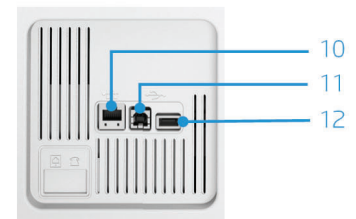

Rear I/O panel close-up

Series at a glance

Model	452dn/dw	552dw
Print speed in pages per minute (ppm) (black/color, letter/A4)⁸	Up to 40 Professional mode Up to 55 General Office (GO) mode	Up to 50 Professional mode Up to 70 General Office (GO) mode
Print cartridge options (maximum page yields)	High-yield (X) cartridges (10,000 black/7,000 color)⁹	Extra-high-yield (Y) cartridges (17,000 black/13,000 color)¹⁰
Control panel display	2-inch (5 cm) mono graphic display	4.3-inch (10.9 cm) color touchscreen
Print input capacity (standard/optional)	550/1,050¹¹	550/1,550¹²
Duty cycle (pages per month)¹³	Up to 50,000	Up to 80,000
Security, manageability, and extensibility features	✓	✓
Print Microsoft® Word and PowerPoint® files from USB¹⁴	Not available	✓
Wi-Fi Direct⁵ and NFC touch-to-print capabilities⁶	dw model only	✓