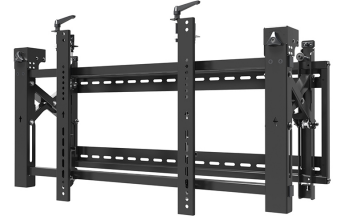

## NEOMOUNTS LED-VW2000BLACK VIDEOWALL WALL MOUNT 32-75" - POP-OUT - MAX 70 KG

#### FUNCTIE

Type	Fixed
Lockable	Lockable - Padlock not included
Adjustment type	Micro adjustment
Video wall adjustment	Push to pop-out

Neomounts

Neomounts

**Neomounts LED-VW2000BLACK Videowall wall mount - 32-75" - max 70 kg - VESA 200x200-600x400 - d 14,3-30,6 cm - push-to-pop-out - micro adjustment - lockable (excl. lock) - black**

The Neomounts wall mount, model LED-VW2000BLACK is a fixed wall mount for flat screens up to 75" (191 cm). This mount is a great choice when you want the ultimate viewing flexibility with your flat screen. Depth of this mount is 14 to 30 centimetres. This wall mount is specially made to be used in video walls. The screen easily can be pulled out.

Neomounts LED-VW2000BLACK is suitable for flat screens up to 75" (191 cm). The weight capacity of this product is 70 kg each screen. The wall mount is suitable for screens that meet VESA hole pattern 200x200 to 600x400mm.