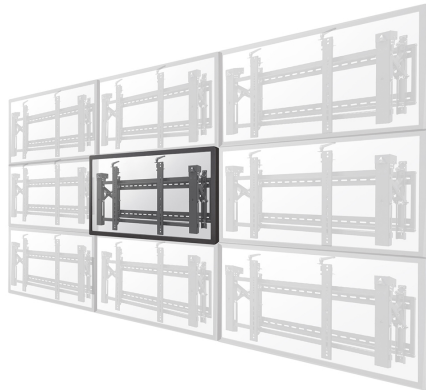

## NEOMOUNTS LED-VW2000BLACK VIDEOWALL WALL MOUNT 32-75" - POP-OUT - MAX 70 KG

#### GENERAL

Min. screen size*	32
Max. screen size*	75
Min. weight	0
Max. weight	70
Screens	1
VESA minimum	200x200 mm
VESA maximum	600x400 mm
Distance to wall	14,3-30,6 cm

Neomounts

Neomounts

**Neomounts LED-VW2000BLACK Videowall wall mount - 32-75" - max 70 kg - VESA 200x200-600x400 - d 14,3-30,6 cm - push-to-pop-out - micro adjustment - lockable (excl. lock) - black**

The Neomounts wall mount, model LED-VW2000BLACK is a fixed wall mount for flat screens up to 75" (191 cm). This mount is a great choice when you want the ultimate viewing flexibility with your flat screen. Depth of this mount is 14 to 30 centimetres. This wall mount is specially made to be used in video walls. The screen easily can be pulled out.

Create a clean design videowall presentation with the Neomounts LED-VW2000BLACK videowall mount solution!

- Pop-out Video Wall Mount
- Pop-out function allows quick release for access
- Lateral shift brackets enable fast alignment
- Micro-adjustment at 8 points for seamless display alignment and level
- Lock and unlock switch knob help to lock/release display out of the pop-out module
- Kickstand provides 12° of tilt for easy cable management and maintenance
- Anti-theft design for additional security (require for a padlock)
- Protects displays by removing the possibility of accidental pop-outs via the plastic locking pieces.