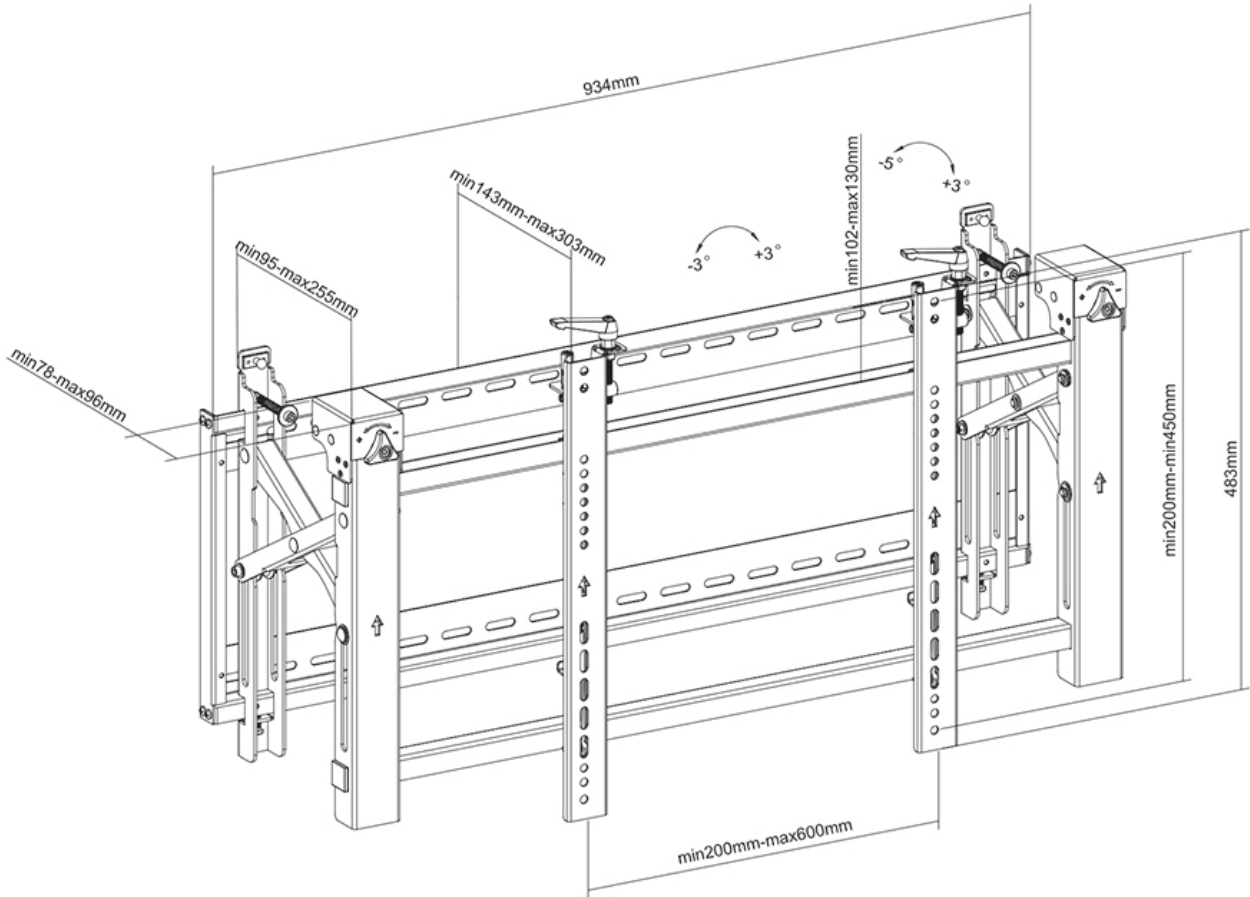

LED-VW2000BLACK

NEOMOUNTS LED-VW2000BLACK VIDEO WALL
WALL MOUNT 32-75" - POP-OUT - MAX 70 KG

Neomounts

Measuring unit: mm