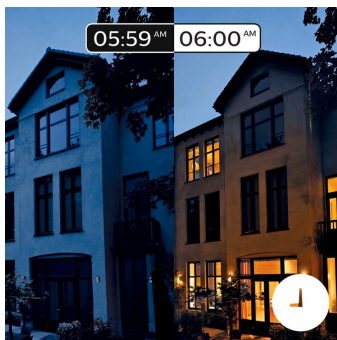

Smart control, home and away

With the Philips Hue iOS and Android apps you can control your lights remotely wherever you are. Check if you have forgotten to switch your lights off before you left your home, and switch them on if you are working late.

Timers for your convenience

Philips Hue can make it seem like you're home when you're not, using the schedule function in the Philips Hue app. Set the lights to come on at a pre-set time, so the lights are on when you arrive home. You can even set rooms to light up at different times. And of course, you can let the lights turn off gradually in the night, so you never have to worry whether you've left any lights on.