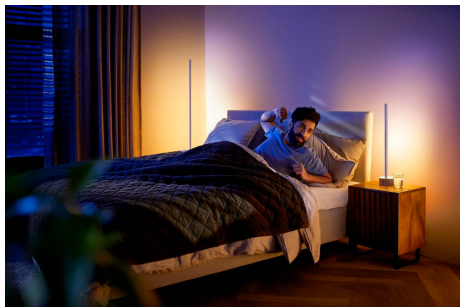

Light for your moments

- Wake up and go to sleep naturally
- Create your ambiance with warm white to cool daylight
- Relax, read, concentrate and energize with light recipes
- Relax
- Read
- Concentrate
- Energize

Easy control and comfort

- Smart control, home and away
- Set timers for your convenience
- Installation free dimming
- Hue dimmer switch included
- Control with your voice

Highlights

Wake up and go to sleep