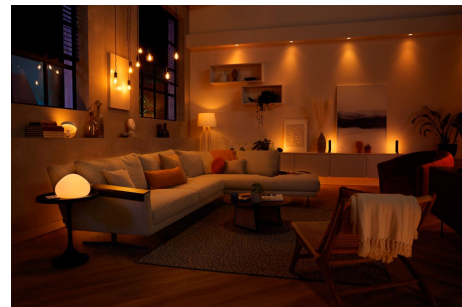

Light for your daily routines

Light influences our mood and behavior. Philips Hue can help you to customize your daily routines into moments you can enjoy. Skip your morning coffee and get ready for the day with cool, bright white daylight that helps to energize your body and mind. Stay focussed with finely tuned bright white light. Or put your feet up and relax with a soft glow of white light for the perfect end of the day.