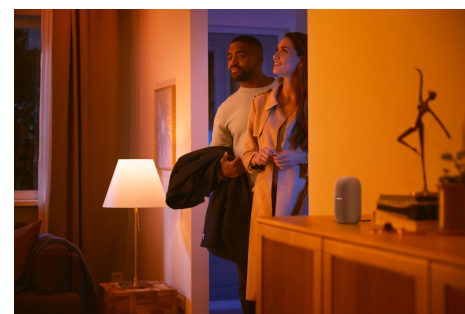

Timers for your convenience

Philips Hue can make it seem like you're home when you're not, using the schedule function in the Philips Hue app. Set the lights to come on at a pre-set time, so the lights are on when you arrive home. You can even set rooms to light up at different times. And of course, you can let the lights turn off gradually in the night, so you never have to worry whether you've left any lights on.

Control with your voice

Philips Hue works with Amazon Alexa, Apple HomeKit and Google Home, powered by the Google Assistant, to allow you to control your lights with your voice. Turn your lights on and off. Dim to the desired brightness for a perfect ambiance. Even recall pre-set scenes, change colors and more - all without lifting a finger.