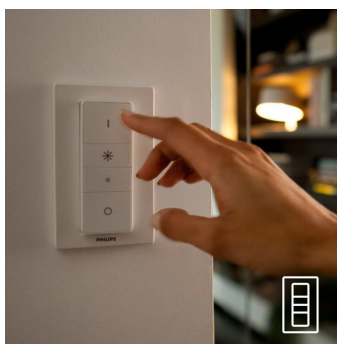

Timers for your convenience

Philips Hue can make it seem like you're home when you're not, using the schedule function in the Philips Hue app. Set the lights to come on at a pre-set time, so the lights are on when you arrive home. You can even set rooms to light up at different times. And of course, you can let the lights turn off gradually in the night, so you never have to worry whether you've left any lights on.

Installation free dimming

Experience guaranteed smooth dimming with Philips Hue. Not too bright. Not too dark. Just right. No need for wires, an electrician or installation

Hue dimmer switch included

Control your Philips Hue lights without using your smartphone or tablet. With the included wireless switch, you can turn your lights on/off, switch between 4 preset light settings and dim to the right