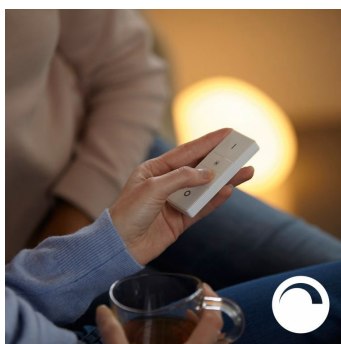

Installation free dimming

Experience guaranteed smooth dimming with Philips Hue. Not too bright. Not too dark. Just right. No need for wires, an electrician or installation