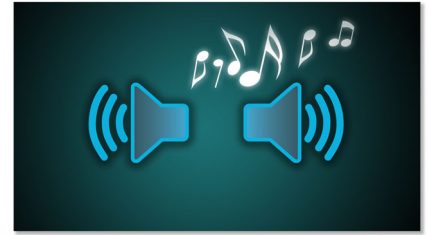

Excellent sound reproduction

- Built-in speaker to enjoy radio out-loud in good sound

Easy to use

- Mains or battery operated for flexible placement
- Stereo headphone jack for better personal music enjoyment

Power

- Battery type: D size (LR20)
- Battery voltage: 1.5 V
- Number of batteries: 2

AE2160/00C

Highlights

Built-in speaker

A speaker offers good sound quality for more pleasure.

Mains or battery operated

Power your Philips radio set with batteries or a direct mains supply, and enjoy great convenience and flexibility. When a power socket is not available or when you don't want unsightly wires trailing, simply operate the set with batteries. When you need a continuous and stable power supply, connect the set directly to a wall socket. Now you can truly enjoy the freedom of listening wherever you like.