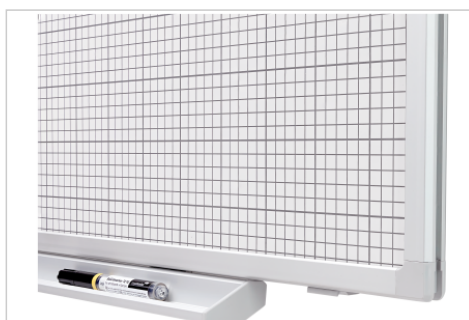

## PROFESSIONAL printed whiteboard grid 100x150cm

- High-quality lightweight and scratch-resistant whiteboard with a printed grid (grid size 10 mm)
- Suitable for writing on with dry erase whiteboard markers
- Magnetic enamel steel surface using e3 Ceramic Steel, which is Cradle to Cradle Certified™ at the Bronze level
- Aluminium frame with light grey plastic corner caps
- Can be mounted horizontally or vertically with screws or block magnets (not included)
- Marker tray (length = board height), board marker, mounting set and mounting instructions included

- Printed grid lines make it easy to write, draw and create overviews
- Excellent writing and dry erase performance
- Magnetic surface: Easy to attach notes, sketches and photos
- Engineered to be bacteria resistant: the smooth, nonporous surface prevents growth and reproduction of bacteria and germs
- Easy wall mounting: flexible mounting & concealed slot system
- 25 year guarantee on the perfect writability and wipeability of the board surface when used in combination with Legamaster accessories

## Specifications

Height adjustable	No
Marker tray material	Aluminium
Surface (material/colour)	Enamel / White
Frame (material/colour)	Aluminium / Silver
Corner (material/colour)	Plastic / Light grey mat
Magnetic	Yes
Article dimensions	1500 x 1000 x 22 (mm)
Mobile	No
Castors	No
Double sided	Yes
Pre printed	Yes
Weight / m2	9.00 kg
Mounting type	Wall
Included accessories	Board marker, Mounting materials, Marker tray
Surface warranty	25 Years