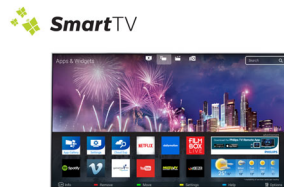

Smart TV

Discover a Smarter experience that lies beyond traditional TV. Rent and stream

movies, videos or games from online video stores. Watch catch-up TV from your favourite channels and enjoy a growing selection of online apps with Smart TV.