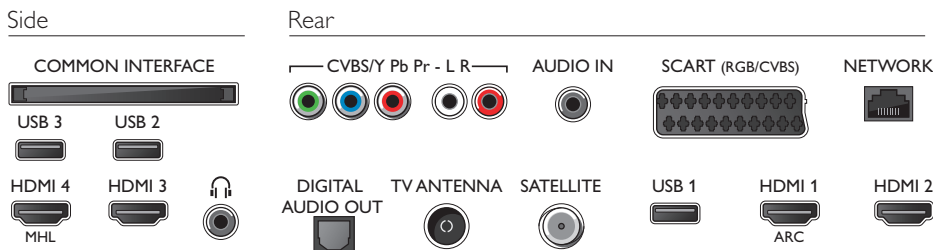

Power

- Mains power: AC 220 - 240 V 50/60 Hz
- Ambient temperature: 5°C to 35°C
- EU Energy Label power: 47 W
- Annual energy consumption: 68 kWh
- Energy Label Class: A+
- Standby power consumption: <0.3 W
- Off mode power consumption: 0.3 W
- Power Saving Features: Auto switch-off timer, Picture mute (for radio)

Connectivity

- Number of HDMI connections: 4
- Number of components in (YPbPr): 1
- Number of scarts (RGB/CVBS): 1
- Number of USBs: 3
- Wireless connections: Wi-Fi 11n 2x2 integrated, Wi-Fi Direct
- Other connections: Antenna IEC75, Common Interface Plus (CI+), Digital audio out (optical), Audio L/R in, Audio in (DVI), Headphone out, Service connector, Ethernet-LAN RJ-45
- HDMI features: Audio Return Channel
- EasyLink (HDMI-CEC): Remote control pass-through, System audio control, System standby, Pixel Plus link (Philips)*, One touch play

Dimensions

- Box dimensions (W x H x D): 1054 x 669 x 133 mm
- Set dimensions (W x H x D): 968 x 576 x 77 mm
- Set dimensions with stand (W x H x D): 968 x 623 x 202 mm
- Product weight: 9.3 kg
- Product weight (+stand): 9.7 kg
- Weight incl. Packaging: 12.3 kg
- VESA wall mount compatible: 200 x 200 mm

Accessories

- Included accessories: Remote Control, 2 x AA Batteries, Power cord, Quick start guide, Legal and safety brochure, Tabletop stand

Multimedia Applications

- Video Playback Formats: Containers: AVI, MKV,

Connections

Issue date 2016-07-19

Version: 8.0.1

12 NC: 8670 001 36407
EAN: 87 18863 00851 5

© 2016 Koninklijke Philips N.V.
All Rights reserved.

Specifications are subject to change without notice.
Trademarks are the property of Koninklijke Philips N.V.
or their respective owners.

www.philips.com

* EPG and actual visibility (up to 8 days) is country- and operator-dependent.

* Energy consumption in kWh per year based on the power consumption of the television operating 4 hours per day for 365 days. The actual energy consumption will depend on how the television is used.

* The TV supports DVB reception for 'Free to air' broadcast. Specific DVB operators may not be supported. An up to date list can be found in the FAQ section of the Philips support website. For some operators Conditional Access and subscription are required. Contact your operator for more information.

* (Philips) only compatible with specific Philips player device.

* Philips TV Remote app and related functionalities vary per TV model, operator and country, as well as smart device model and OS. For more details please visit: www.philips.com/TVRemoteapp.

* Smart TV app availability varies per TV model and country. For more details please visit: www.philips.com/smarttv.

* USB recording for digital channels only, recordings may be limited by broadcast copy protection (CI+). Country and channel restrictions may apply.

* Compatibility depends on Wi-Fi Miracast certification and Android 4.2 or later. For more details please refer to your device documentation.