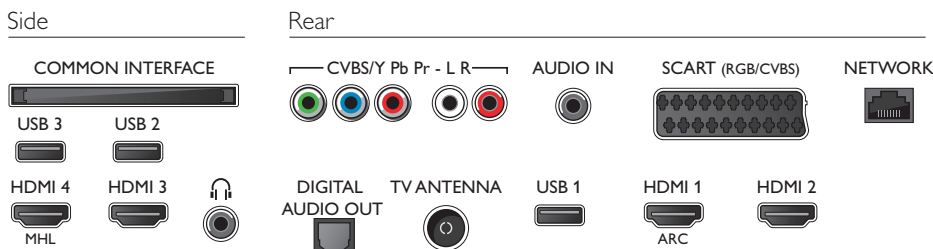

Connections

Issue date 2016-05-17

Version: 7.0.1

12 NC: 8670 001 36409
EAN: 87 18863 00853 9

© 2016 Koninklijke Philips N.V.
All Rights reserved.

Specifications are subject to change without notice. Trademarks are the property of Koninklijke Philips N.V. or their respective owners.

www.philips.com

* EPG and actual visibility (up to 8 days) is country and operator dependent.

* Energy consumption in kWh per year, based on the power consumption of the television operating 4 hours per day for 365 days. The actual energy consumption will depend on how the television is used.

* The TV supports DVB reception for 'Free to air' broadcast. Specific DVB operators may not be supported. An up to date list can be found in the FAQ section of the Philips support website. For some operators Conditional Access and subscription are required. Contact your operator for more information.

* (Philips) only compatible with specific Philips player device.

* Philips TV Remote app and related functionalities vary per TV model, operator, and country, as well as smart device model and OS. For more details please visit: www.philips.com/TVRemoteapp.

* Smart TV app offerings vary per TV model and country. For more details please visit: www.philips.com/smarttv.

* USB recording for digital channels only, recordings may be limited by broadcast copy protection (CI+). Country and channel restrictions may apply.

* Compatibility depends on Wifi Miracast certification & Android 4.2 or later. For more details please refer to your device documentation.