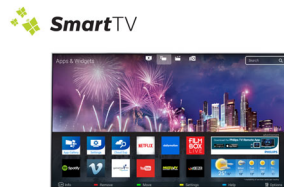

Smart TV

Discover a Smarter experience that lies beyond traditional TV. Rent and stream

movies, videos or games from online video stores. Watch catch-up TV from your favorite channels and enjoy a growing selection of online apps with Smart TV.